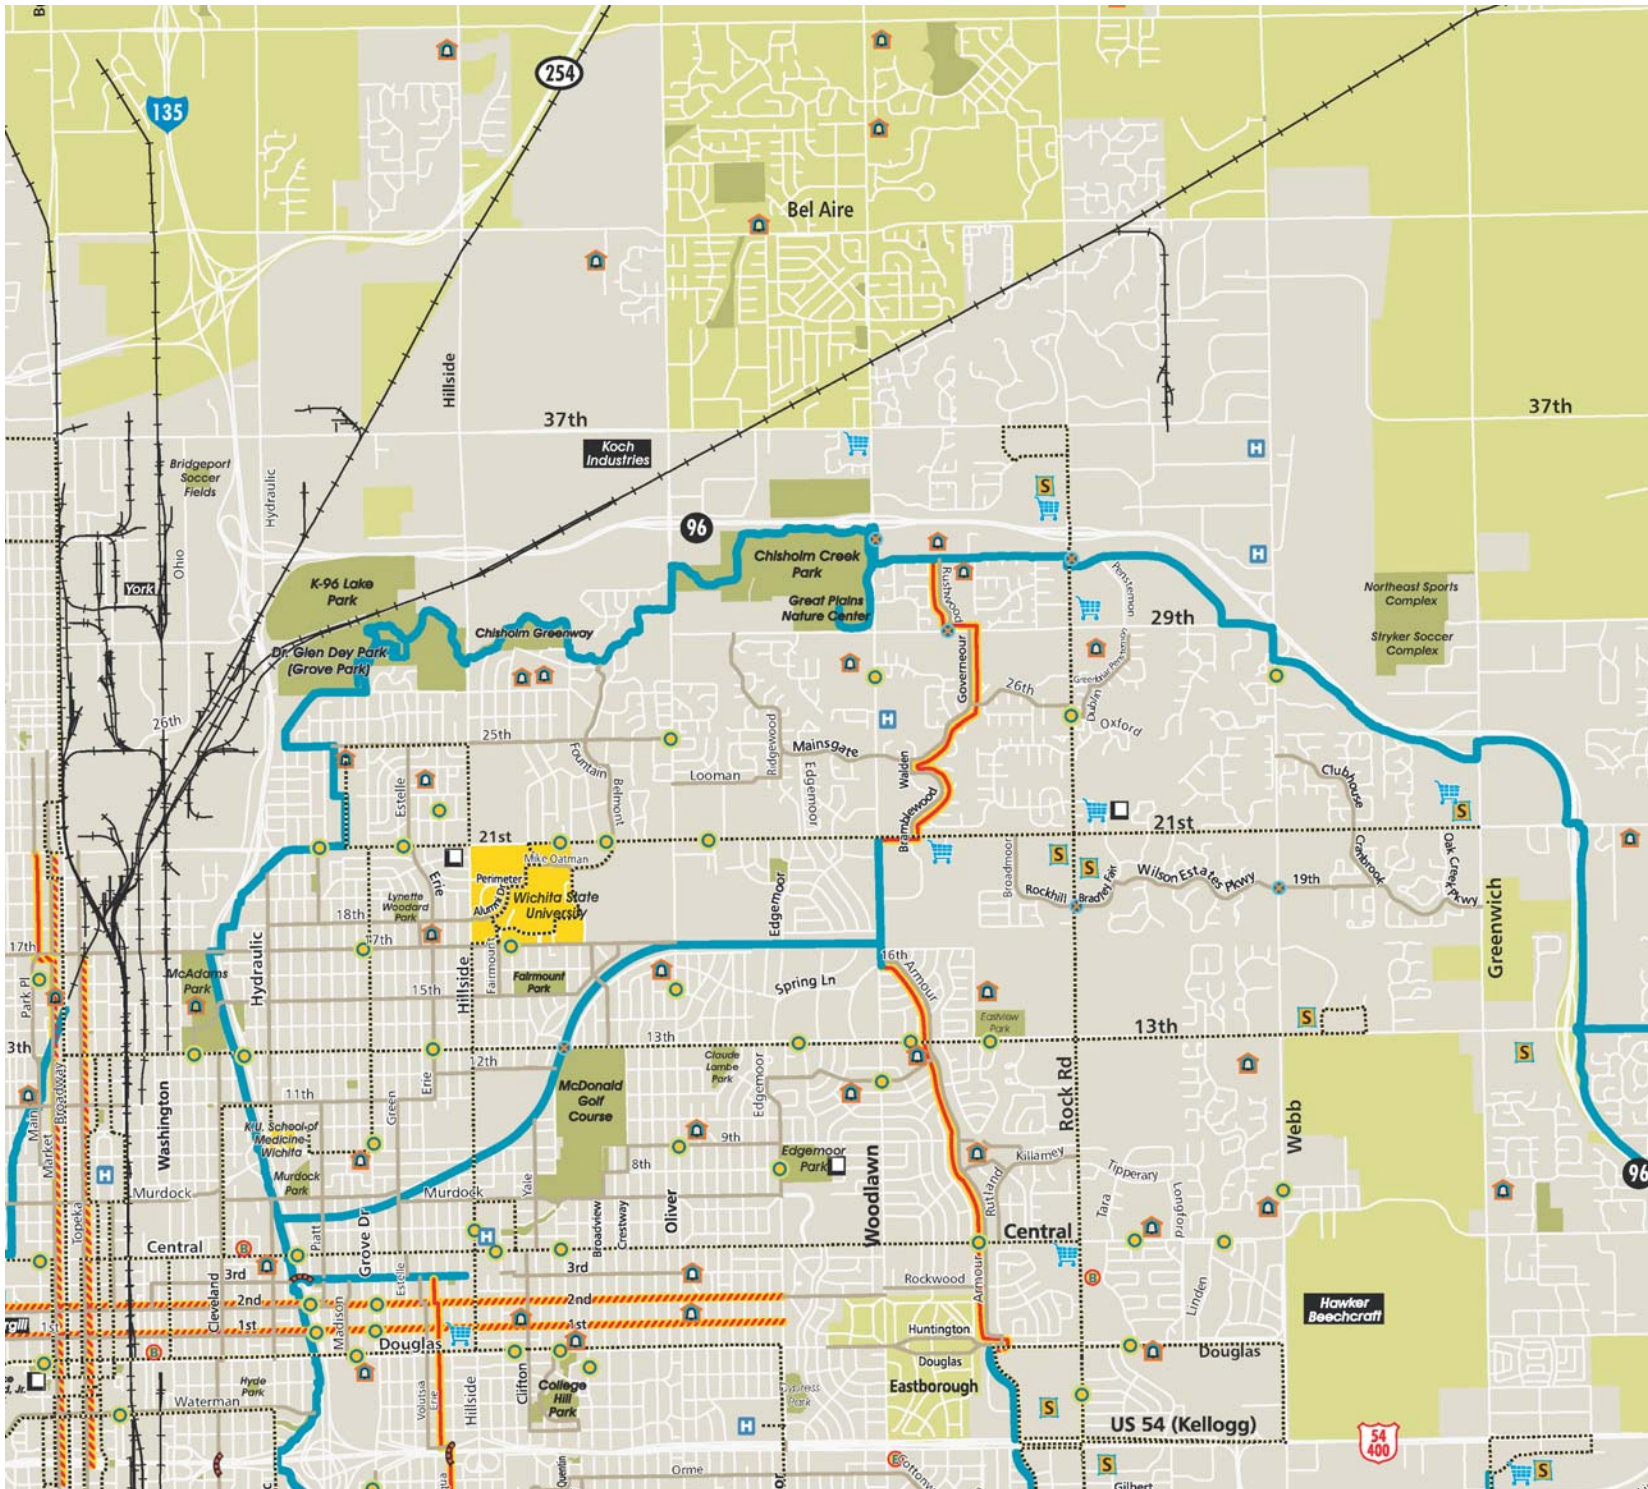

Greater Wichita Bike Map - NE Quadrant

LEGEND

-  Signalized Crosswalk
-  Paved Shoulder
-  Shared Use Path
-  Connecting Path
OR

-  Bicycle Lane
-  Marked Shared Lane
-  Bikeable Street*
-  Highway Crossing
-  Bus Route
-  Railroad
-  Library
-  Grocery Store
-  Park
-  Bike Shop
-  Major Shopping Center
-  School
-  Hospital

*Bikeable Street- A neighborhood street with relatively low traffic volume that connects with similar streets in other neighborhoods.