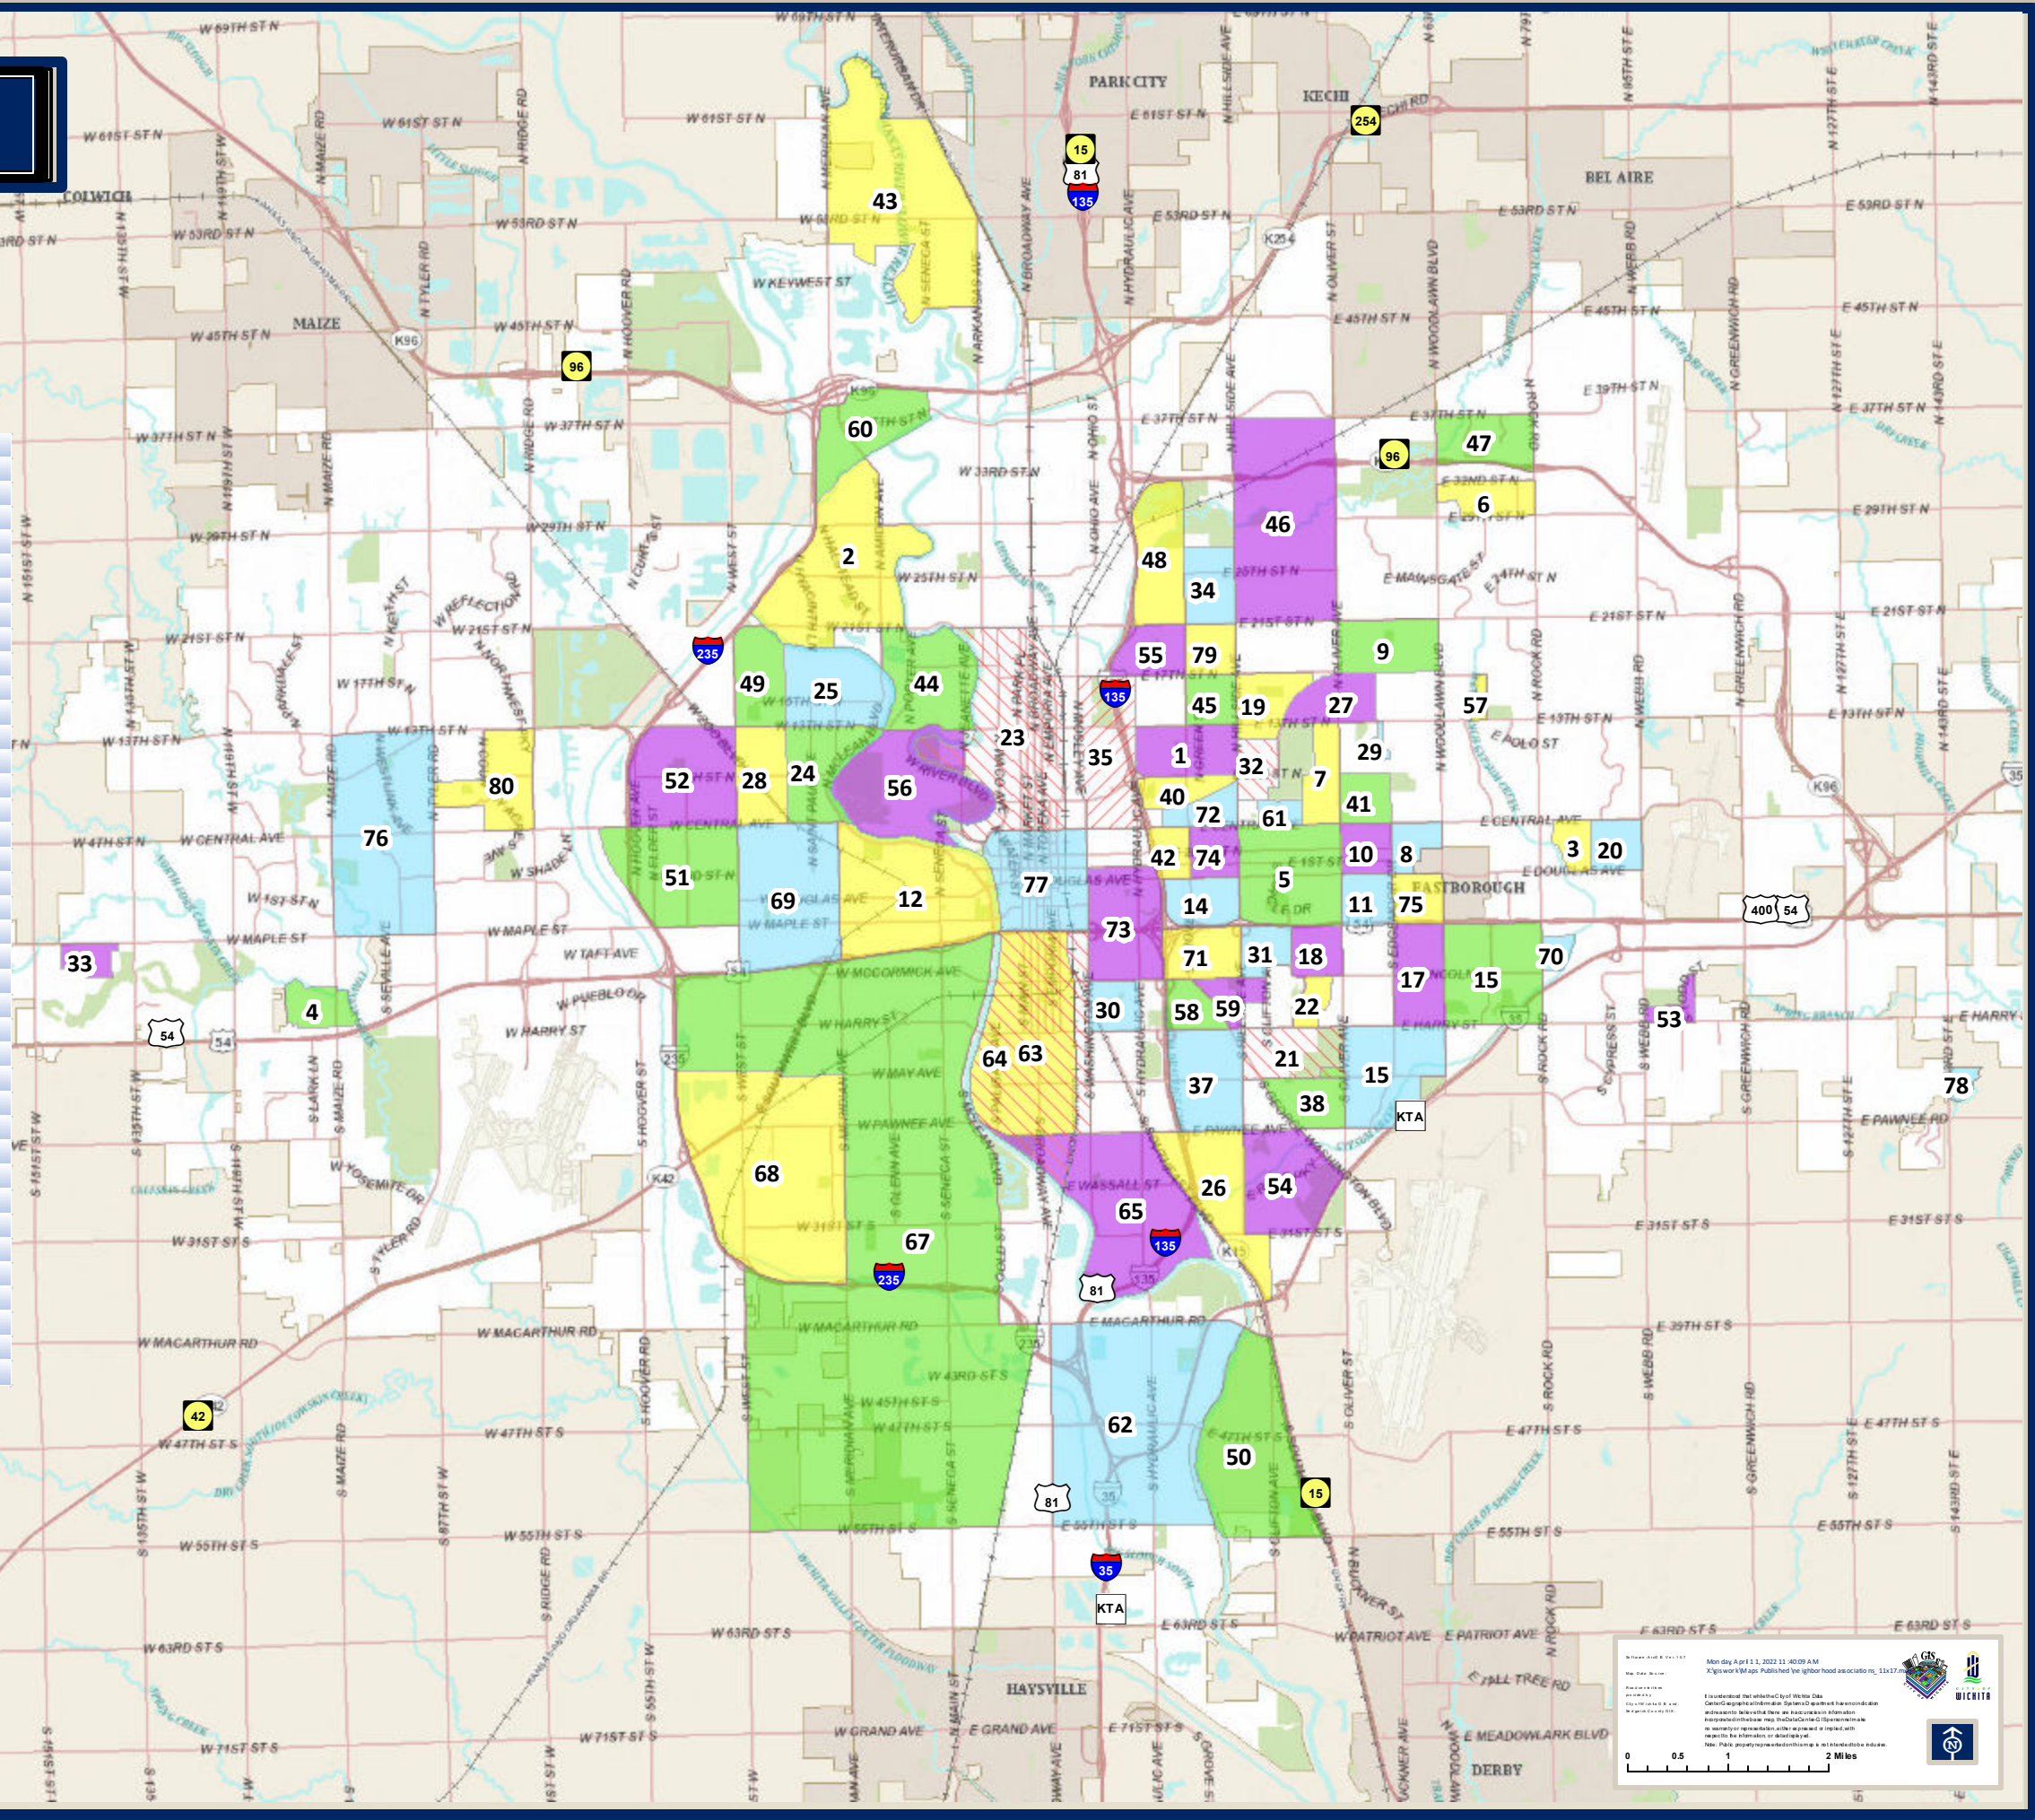

Wichita Neighborhood Associations

City of Wichita

#	NAME	#	NAME
1	A PRICE WOODARD	42	NEW SALEM
2	BENJAMIN HILLS-PLEASANT VALLEY	43	NORTH END RIVERVIEW
3	BROOKHOLLOW	44	NORTH RIVERSIDE
4	CALFSKIN GROUP	45	NORTHEAST CENTRAL
5	COLLEGE HILL	46	NORTHEAST HEIGHTS
6	COTTONWOOD VILLAGE	47	NORTHEAST K-96
7	COUNTRY OVERLOOK	48	NORTHEAST MILLAIR
8	COURTLAND	49	NORTHWEST BIG RIVER
9	CRESTVIEW HEIGHTS	50	OAKVIEW
10	CROWN HEIGHTS NORTH	51	ORCHARD BREEZE
11	CROWN HEIGHTS SOUTH	52	ORCHARD PARK
12	DELANO	53	PARK MEADOWS
13	EAST FRONT	54	PLANEVIEW UNITED
14	EAST MOUNTAIN	55	POWER
15	EAST MOUNTAIN VERNON	56	RIVERSIDE CITIZENS ASSOC
16	FABRIQUE	57	ROCKHURST
17	FAIRFAX	58	SCHWEITER
18	FAIRMOUNT	59	SCHWEITER EAST
19	FOREST HILLS	60	SHERWOOD GLEN
20	GRANDVIEW HEIGHTS	61	SLEEPY HOLLOW
21	HILLTOP ASSOC FOR NEIGH DEV (HAND)	62	SOUTH AREA
22	HISTORIC MIDTOWN CITIZENS ASSOC	63	SOUTH CENTRAL IMPROVEMENT ALLIANCE
23	INDIAN HILLS	64	SOUTH CENTRAL
24	INDIAN HILLS RIVERBEND	65	SOUTH CITY COMMUNITY ASSOC
25	K-15	66	SOUTHWEST
26	KEN-MAR	67	SOUTHWEST VILLAGE
27	LA PLACITA PARK	68	SUNFLOWER
28	LAMBSDALE	69	SUNNYBROOK ONE
29	LINWOOD	70	SUNNYSIDE
30	LONGVIEW	71	THE ELM
31	MACDONALD	72	THE HYDE
32	MAPLE HILLS	73	UPTOWN
33	MATLOCK HEIGHTS	74	VILLAGE
34	MCADAMS	75	WESTLINK
35	MEAD	76	DOWNTOWN
36	MEADOWLARK ASSOC OF NEIGHBORS	77	CAMBRIA
37	MURDOCK	78	ATWATER
38	NEW DAY	79	COUNTRY ACRES
39		80	

Monday, April 1, 2023 11:40:09 AM
 XGIS/Work/Map Apps Published by neighborhood associations, 11/17/2022

© 2023 City of Wichita
 All rights reserved. No warranty is made for the use of this information for purposes not intended by the City of Wichita. No liability is assumed for any errors or omissions in this information or for any damages resulting from its use.

0 0.5 1 2 Miles