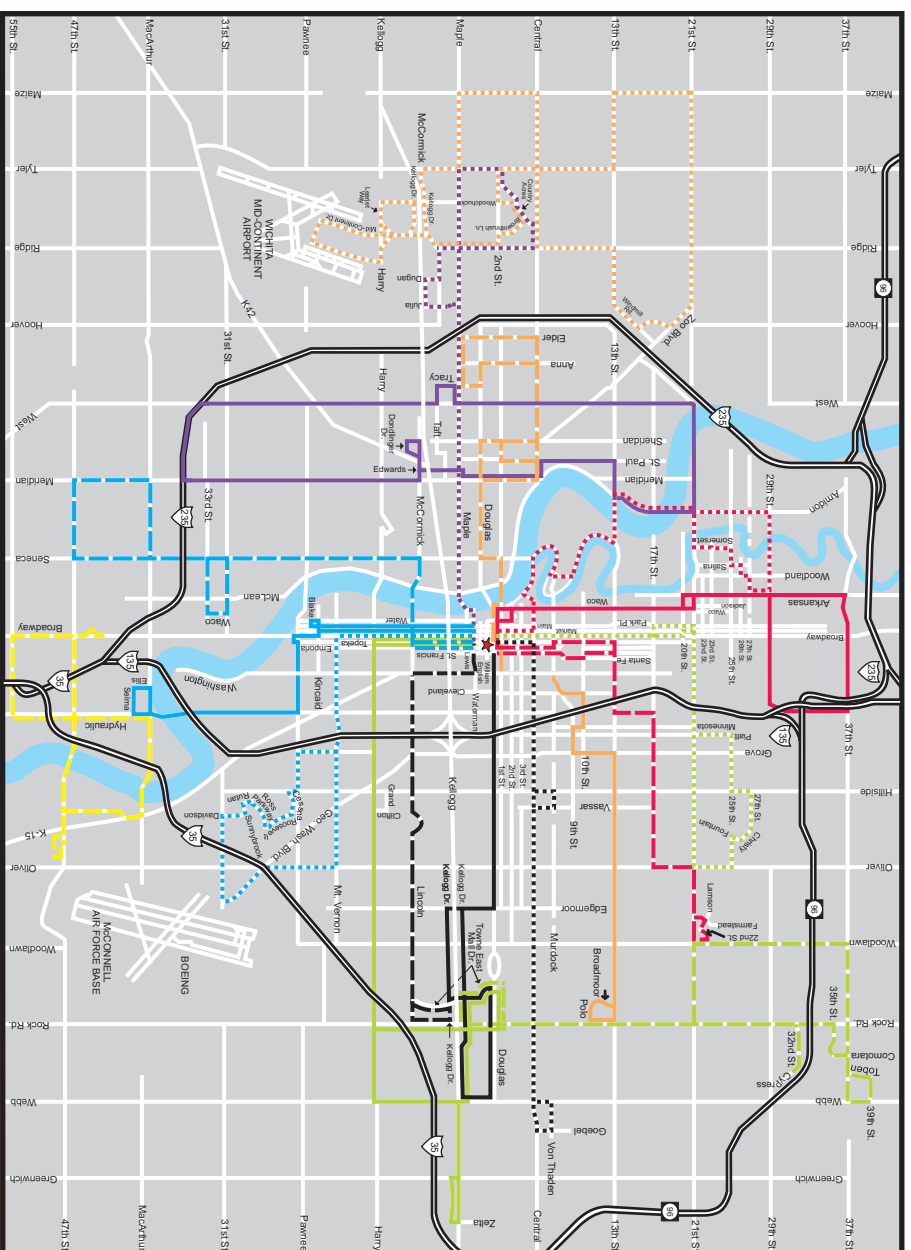

WICHITA TRANSIT

East Lincoln

1	2	3	4	5	6	7	8	9
LEAVE TRANSIT CENTER	LINCOLN & HILLSIDE	LINCOLN & OLIVER	LINCOLN & WOODLAWN	KELLOGG & TOWNE EAST MALL DR.	LINCOLN & WOODLAWN	LINCOLN & OLIVER	LINCOLN & WASHINGTON	ARRIVE TRANSIT CENTER

➔ The only bus dropping passengers off at KETCH is the bus leaving the Transit Center at 7:50 AM. The only bus picking up passengers at KETCH is the bus going into the Transit Center at 4:07 PM.

Rider Information

This material was prepared with the support of Federal Transit Administration grant No. KS-57-X004-00.

System Map

Route Key

	College Hill		Meridian		South Main
	East Central		North Broadway		South Seneca
	East Harry		North Waco		Southside Connector
	East Lincoln		Riverside		West Central
	East 13th		Rock Road Shuttle		West Maple
	East 17th		South Broadway		Westside Connector

East Lincoln

Serving:

Eastgate Shopping Ctr.
KETCH
Parklane Shopping Ctr.
Southeast HS.
Towne East Square

WICHITA TRANSIT

265-7221

Fully accessible to persons with disabilities

Effective September, 2011