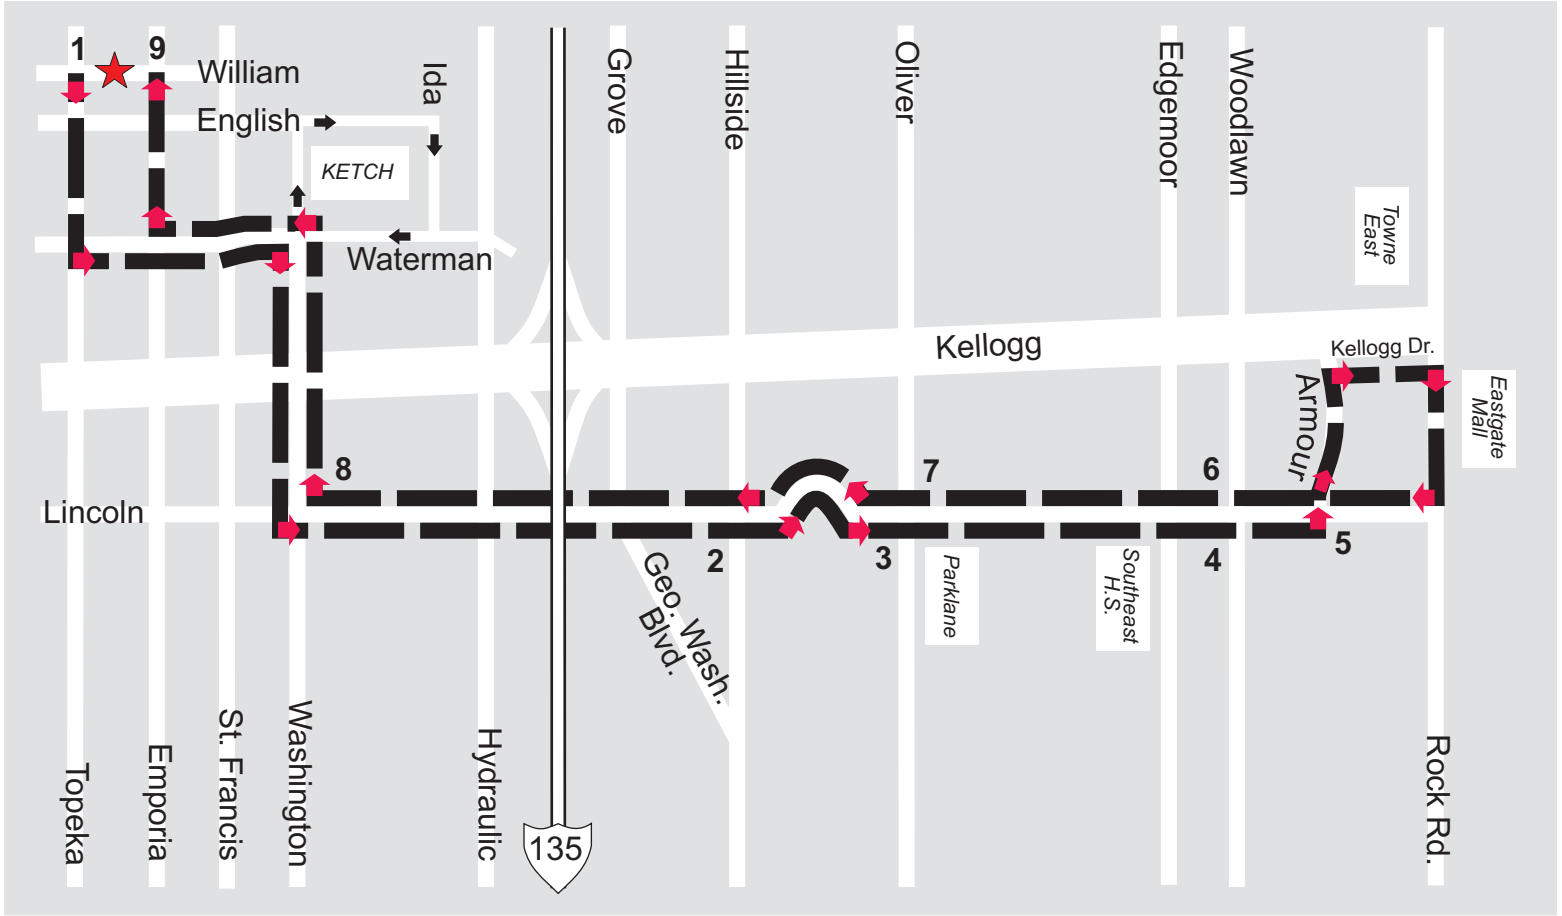

WICHITA TRANSIT

East Lincoln

1	2	3	4	5	6	7	8	9
LEAVE TRANSIT CENTER	LINCOLN & HILLSIDE	LINCOLN & OLIVER	LINCOLN & WOODLAWN	KELLOGG & TOWNE EAST MALL DR.	LINCOLN & WOODLAWN	LINCOLN & OLIVER	LINCOLN & WASHINGTON	ARRIVE TRANSIT CENTER

➔ The only bus dropping passengers off at KETCH is the bus leaving the Transit Center at 7:50 AM. The only bus picking up passengers at KETCH is the bus going into the Transit Center at 4:07 PM.

Rider Information

This material was prepared with the support of Federal Transit Administration grant No. KS-57-X004-00.

System Map

Route Key

	College Hill		Meridian		South Main
	East Central		North Broadway		South Seneca
	East Harry		North Waco		Southside Connector
	East Lincoln		Riverside		West Central
	East 13th		Rock Road Shuttle		West Maple
	East 17th		South Broadway		Westside Connector

East Lincoln

Serving:

Eastgate Shopping Ctr.
KETCH
Parklane Shopping Ctr.
Southeast HS.
Towne East Square

WICHITA TRANSIT

265-7221

Fully accessible to persons with disabilities

Effective September, 2011