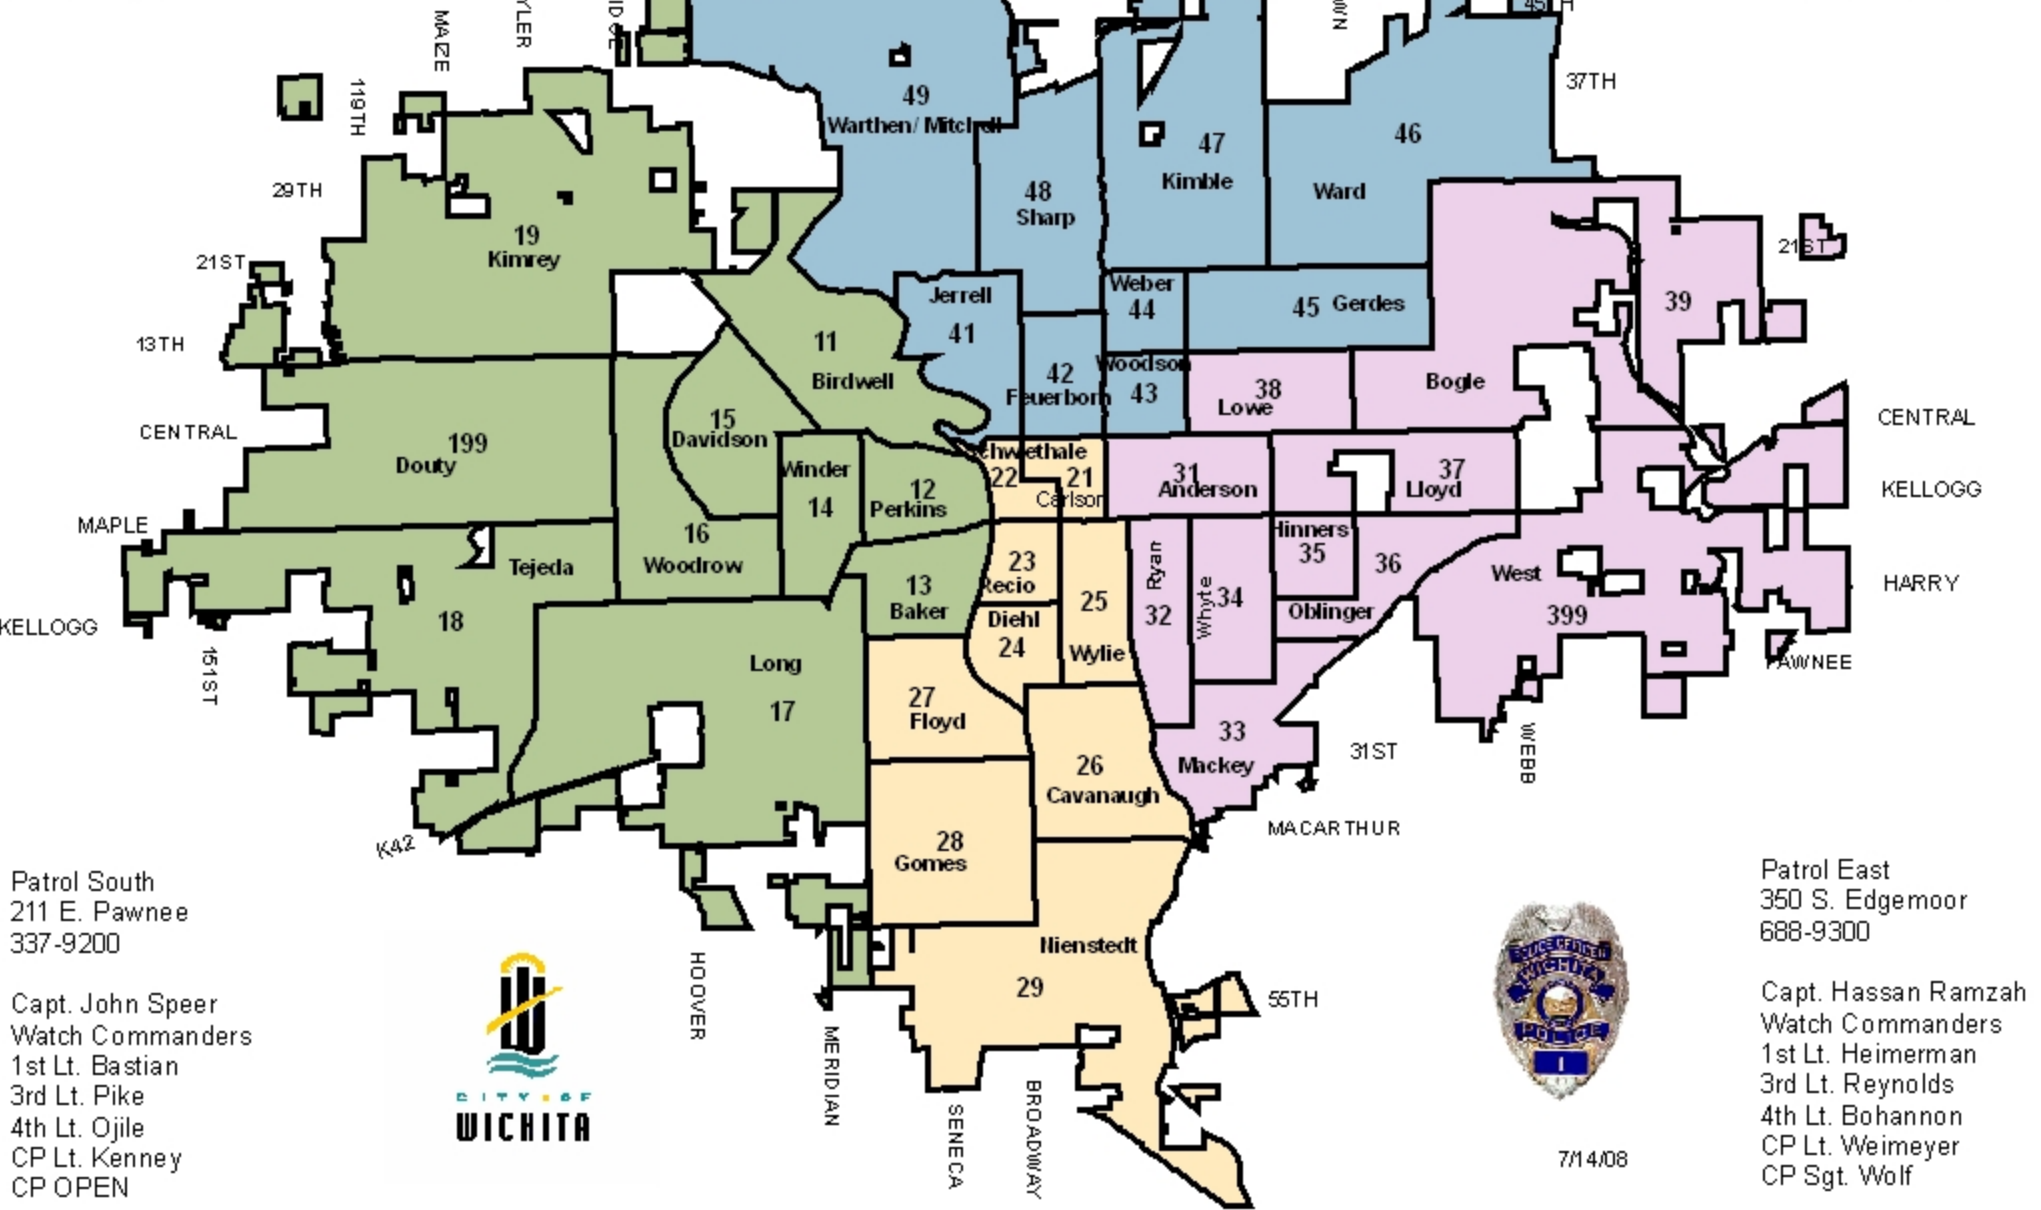

Patrol West
661 N. Elder
337-9400

Capt. Joe Dessenberger
Watch Commanders
1st Lt. Schroeder
3rd Lt. Hennessy
4th Lt. Hanley
CP Lt. Marceau
CP Sgt. Bolan

Wichita Police Department Community Policing Map

Patrol North
3015 E 21st N
688-9500

Capt. Jeff Easter
Watch Commanders
1st Lt. Prince
3rd Lt. Espinoza
4th Lt. Andrews
CP Lt. Nolte
CP Sgt. Brower

Patrol South
211 E. Pawnee
337-9200

Capt. John Speer
Watch Commanders
1st Lt. Bastian
3rd Lt. Pike
4th Lt. Ojile
CP Lt. Kenney
CP OPEN

Patrol East
350 S. Edgemoor
688-9300

Capt. Hassan Ramzah
Watch Commanders
1st Lt. Heimerman
3rd Lt. Reynolds
4th Lt. Bohannon
CP Lt. Weimeyer
CP Sgt. Wolf

7/14/08