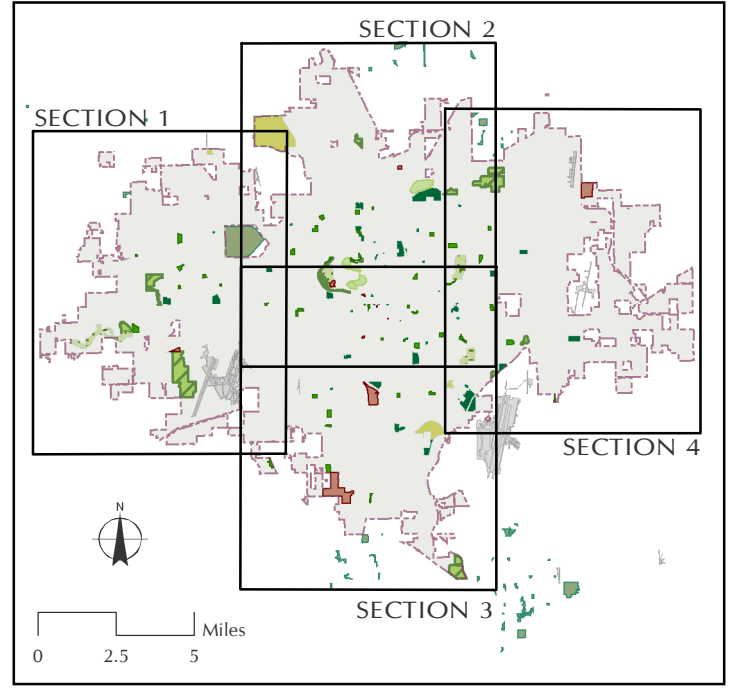

Park, Recreation and Open Space Master Plan

City of Wichita, Kansas

Regional Park	Recreation Center
Community Park	Other Facility
Neighborhood Park	High School
Playground / Pocket Park	Middle School
Urban Plaza	Elementary School
Special Use Park	Private/Other School
Golf Course	Airport
Greenway / Conservation Area	Waterbody
Other Park Jurisdiction	Floodway
Undeveloped	Other City
	Wichita City Limits

Note: Only a few parks are labeled for reference.

Existing Park and Recreation Facilities Map Sections

Data Source: Sedgwick County and the City of Wichita.