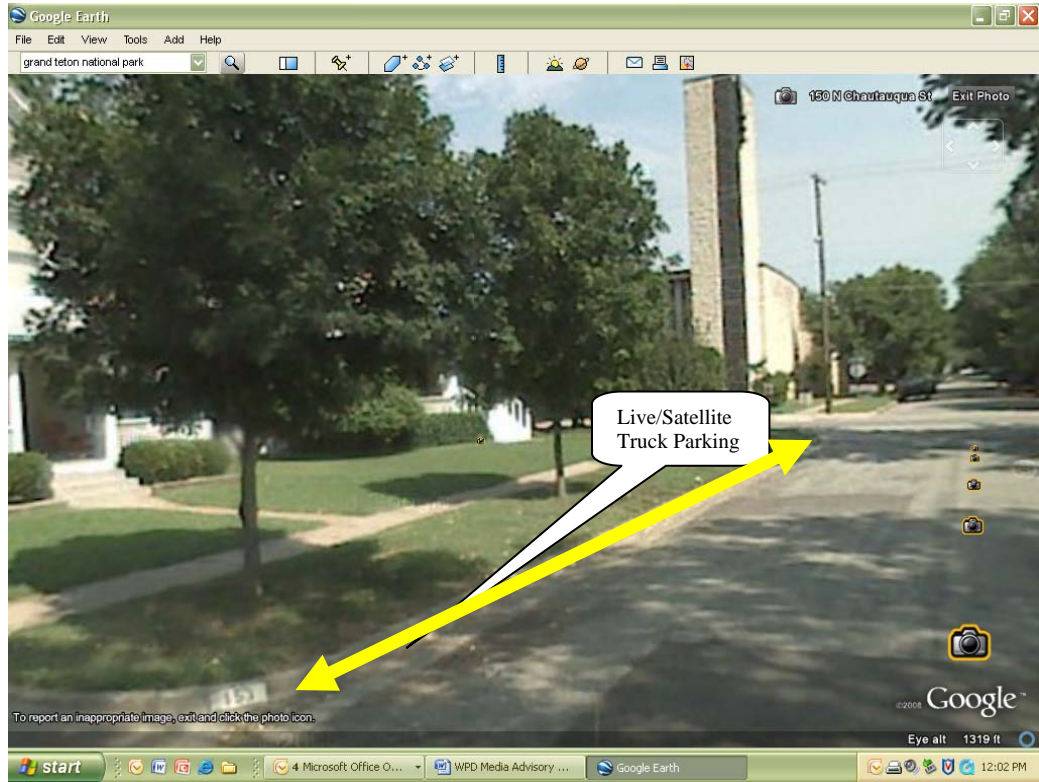

The Wichita Police Department has established a media parking area for live and satellite trucks adjacent to College Hill United Methodist Church, the location of the funeral for Dr. George Tiller.

Media parking has been reserved along the curb on the west side of Chautauqua Street immediately south of 1st Street. ***Only live and satellite trucks will be allowed to park in this area.*** Other media may park on side streets south of 1st street unless the area is designated as a NO PARKING zone. Media parking will not be allowed on church property, including church parking lots.

At the request of the Tiller family and those attending Dr. Tiller's funeral, media will be restricted to the Media Zone that will be established on the public sidewalk on the south side of 1st and street. Photos of the designated parking and media areas are shown below.

#

Satellite/Live Truck Parking Zone: West side of Chautauqua Street immediately south of First Street.

Media Zone: Between the southwest corner of Chautauqua Street and the west Chautauqua alley on the south side of First Street.