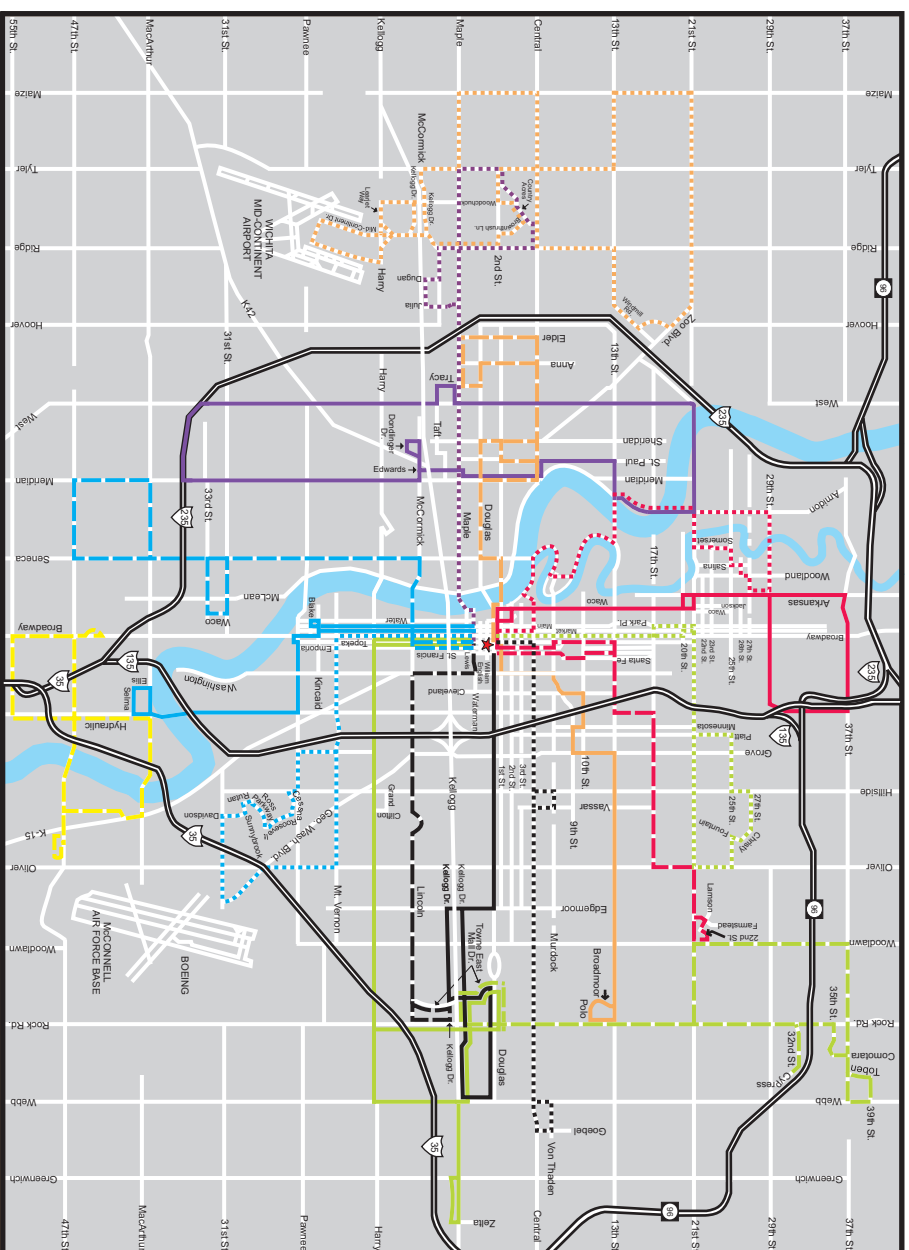

WICHITA TRANSIT

South Seneca

1	2	3	4	5	6	7	8	9
LEAVE TRANSIT CENTER	TOPEKA & LINCOLN	PAWNEE & SENECA	MacARTHUR & SENECA	47th & MERIDIAN	31st & SENECA	PAWNEE & SENECA	LINCOLN & EMPORIA	ARRIVE TRANSIT CENTER

1	2	3	4	5	6	7	8	9
LEAVE TRANSIT CENTER	TOPEKA & LINCOLN	PAWNEE & SENECA	MacARTHUR & SENECA	47th & MERIDIAN	31st & SENECA	PAWNEE & SENECA	LINCOLN & EMPORIA	ARRIVE TRANSIT CENTER

SATURDAY TIME SCHEDULE

-	-	-	#6:38	6:43	6:55	7:00	7:07	7:15
7:20	7:25	7:30	7:38	7:43	7:55	8:00	8:07	8:15
8:20	8:25	8:30	8:38	8:43	8:55	9:00	9:07	9:15
9:20	9:25	9:30	9:38	9:43	9:55	10:00	10:07	10:15
10:20	10:25	10:30	10:38	10:43	10:55	11:00	11:07	11:15
11:20	11:25	11:30	11:38	11:43	11:55	12:00	12:07	12:15
12:20	12:25	12:30	12:38	12:43	12:55	1:00	1:07	1:15
1:20	1:25	1:30	1:38	1:43	1:55	2:00	2:07	2:15
2:20	2:25	2:30	2:38	2:43	2:55	3:00	3:07	3:15
3:20	3:25	3:30	3:38	3:43	3:55	4:00	4:07	4:15
4:20	4:25	4:30	4:38	4:43	4:55	5:00	5:07	5:15
5:20	5:25	5:30	5:38	##5:43				

This material was prepared with the support of Federal Transit Administration grant No. K590-X134.

System Map

Route Key

	College Hill		Meridian		South Main
	East Central		North Broadway		South Seneca
	East Harry		North Waco		West Central
	East Lincoln		Riverside		West Maple
	East 13th		Rock Road Shuttle		Westside Connector
	East 17th		South Broadway		

South Seneca

Serving:

- Mobile Manor
- Seneca Square Shopping Ctr.
- South H.S.
- West H.S.
- Westway Shopping Ctr.

WICHITA TRANSIT

265-7221

Fully accessible to persons with disabilities

Effective September, 2011