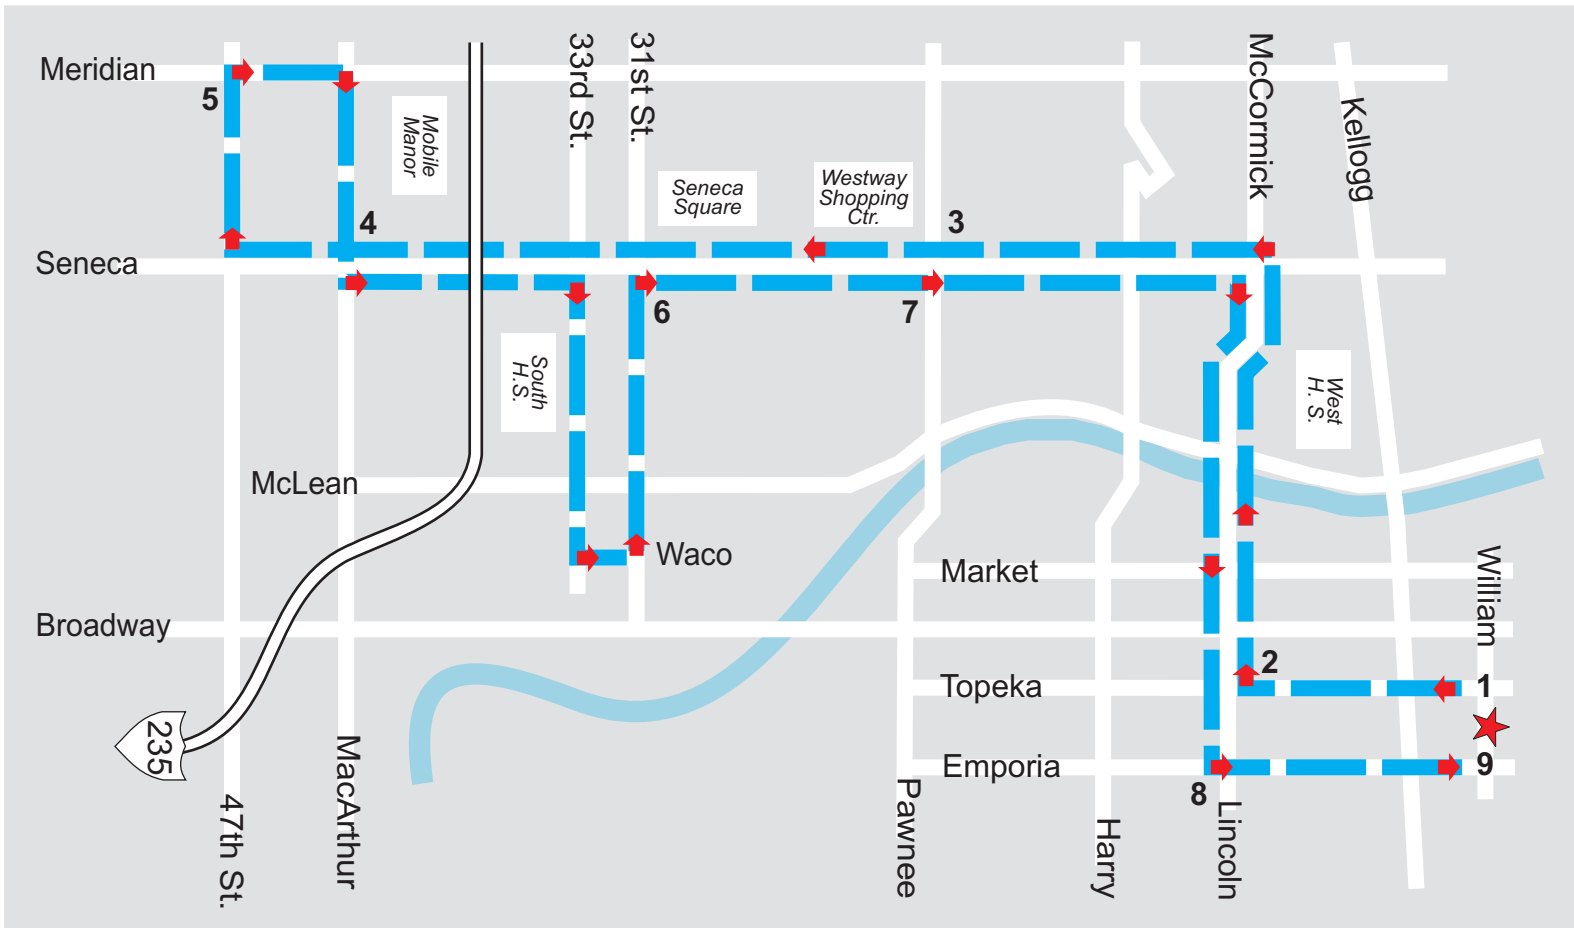

WICHITA TRANSIT

South Seneca

1	2	3	4	5	6	7	8	9
LEAVE TRANSIT CENTER	TOPEKA & LINCOLN	PAWNEE & SENECA	MacARTHUR & SENECA	47th & MERIDIAN	31st & SENECA	PAWNEE & SENECA	LINCOLN & EMPORIA	ARRIVE TRANSIT CENTER

1	2	3	4	5	6	7	8	9
LEAVE TRANSIT CENTER	TOPEKA & LINCOLN	PAWNEE & SENECA	MacARTHUR & SENECA	47th & MERIDIAN	31st & SENECA	PAWNEE & SENECA	LINCOLN & EMPORIA	ARRIVE TRANSIT CENTER

SATURDAY TIME SCHEDULE

-	-	-	#6:38	6:43	6:55	7:00	7:07	7:15
7:20	7:25	7:30	7:38	7:43	7:55	8:00	8:07	8:15
8:20	8:25	8:30	8:38	8:43	8:55	9:00	9:07	9:15
9:20	9:25	9:30	9:38	9:43	9:55	10:00	10:07	10:15
10:20	10:25	10:30	10:38	10:43	10:55	11:00	11:07	11:15
11:20	11:25	11:30	11:38	11:43	11:55	12:00	12:07	12:15
12:20	12:25	12:30	12:38	12:43	12:55	1:00	1:07	1:15
1:20	1:25	1:30	1:38	1:43	1:55	2:00	2:07	2:15
2:20	2:25	2:30	2:38	2:43	2:55	3:00	3:07	3:15
3:20	3:25	3:30	3:38	3:43	3:55	4:00	4:07	4:15
4:20	4:25	4:30	4:38	4:43	4:55	5:00	5:07	5:15
5:20	5:25	5:30	5:38	##5:43				

This material was prepared with the support of Federal Transit Administration grant No. K590-X134.

System Map

Route Key

	College Hill		Meridian		South Main
	East Central		North Broadway		South Seneca
	East Harry		North Waco		West Central
	East Lincoln		Riverside		West Maple
	East 13th		Rock Road Shuttle		Westside Connector
	East 17th		South Broadway		

South Seneca

Serving:

- Mobile Manor
- Seneca Square Shopping Ctr.
- South H.S.
- West H.S.
- Westway Shopping Ctr.

WICHITA TRANSIT

265-7221

Fully accessible to persons with disabilities

Effective September, 2011