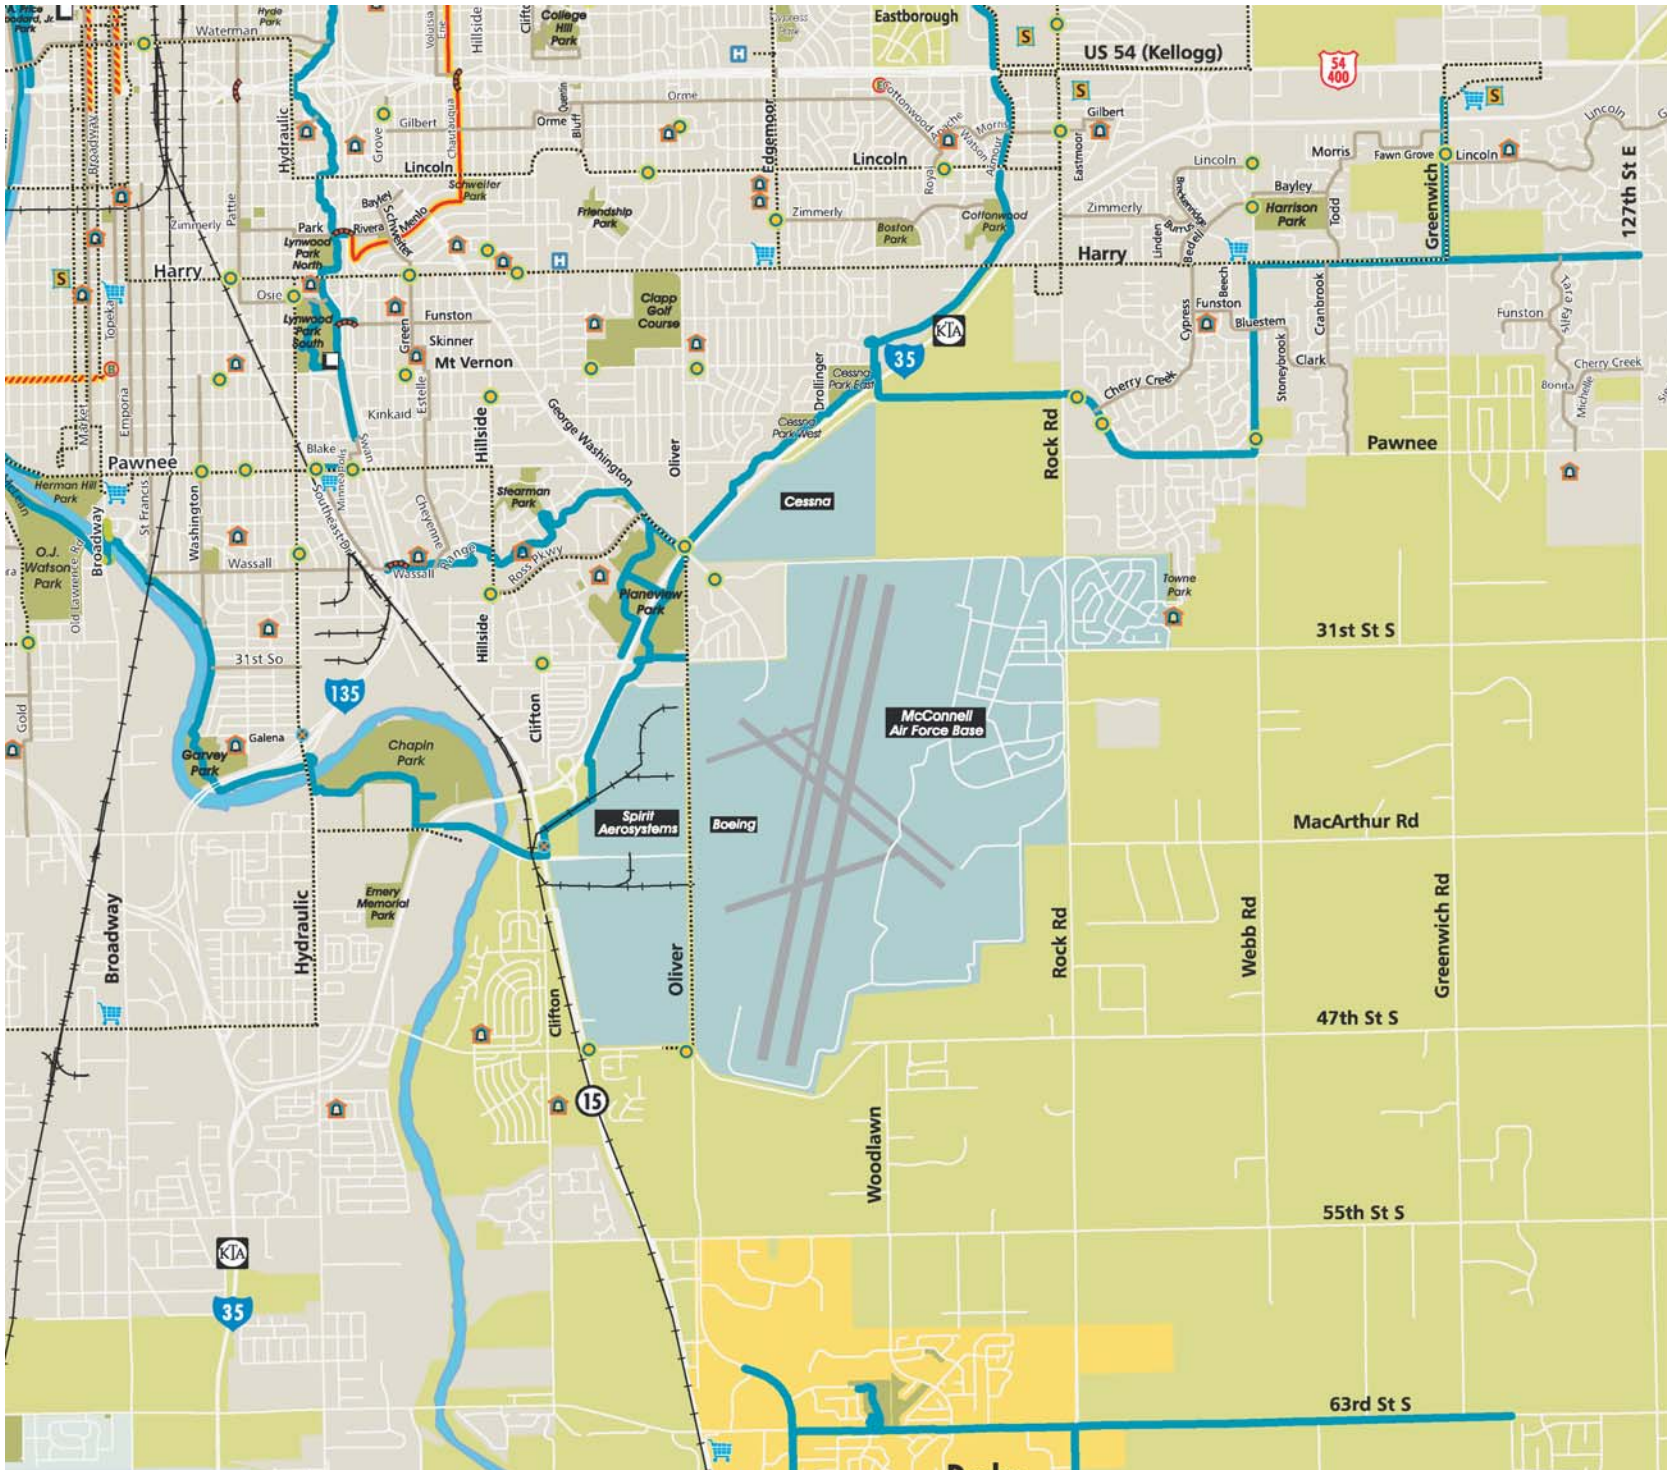

Greater Wichita Bike Map - SE Quadrant

LEGEND

-  Signalized Crosswalk
-  Paved Shoulder
-  Shared Use Path
-  Connecting Path
OR
-  Bicycle Lane
-  Marked Shared Lane
-  Bikeable Street*
-  Highway Crossing
-  Bus Route
-  Railroad
-  Library
-  Grocery Store
-  Park
-  Bike Shop
-  Major Shopping Center
-  School
-  Hospital

*Bikeable Street- A neighborhood street with relatively low traffic volume that connects with similar streets in other neighborhoods.