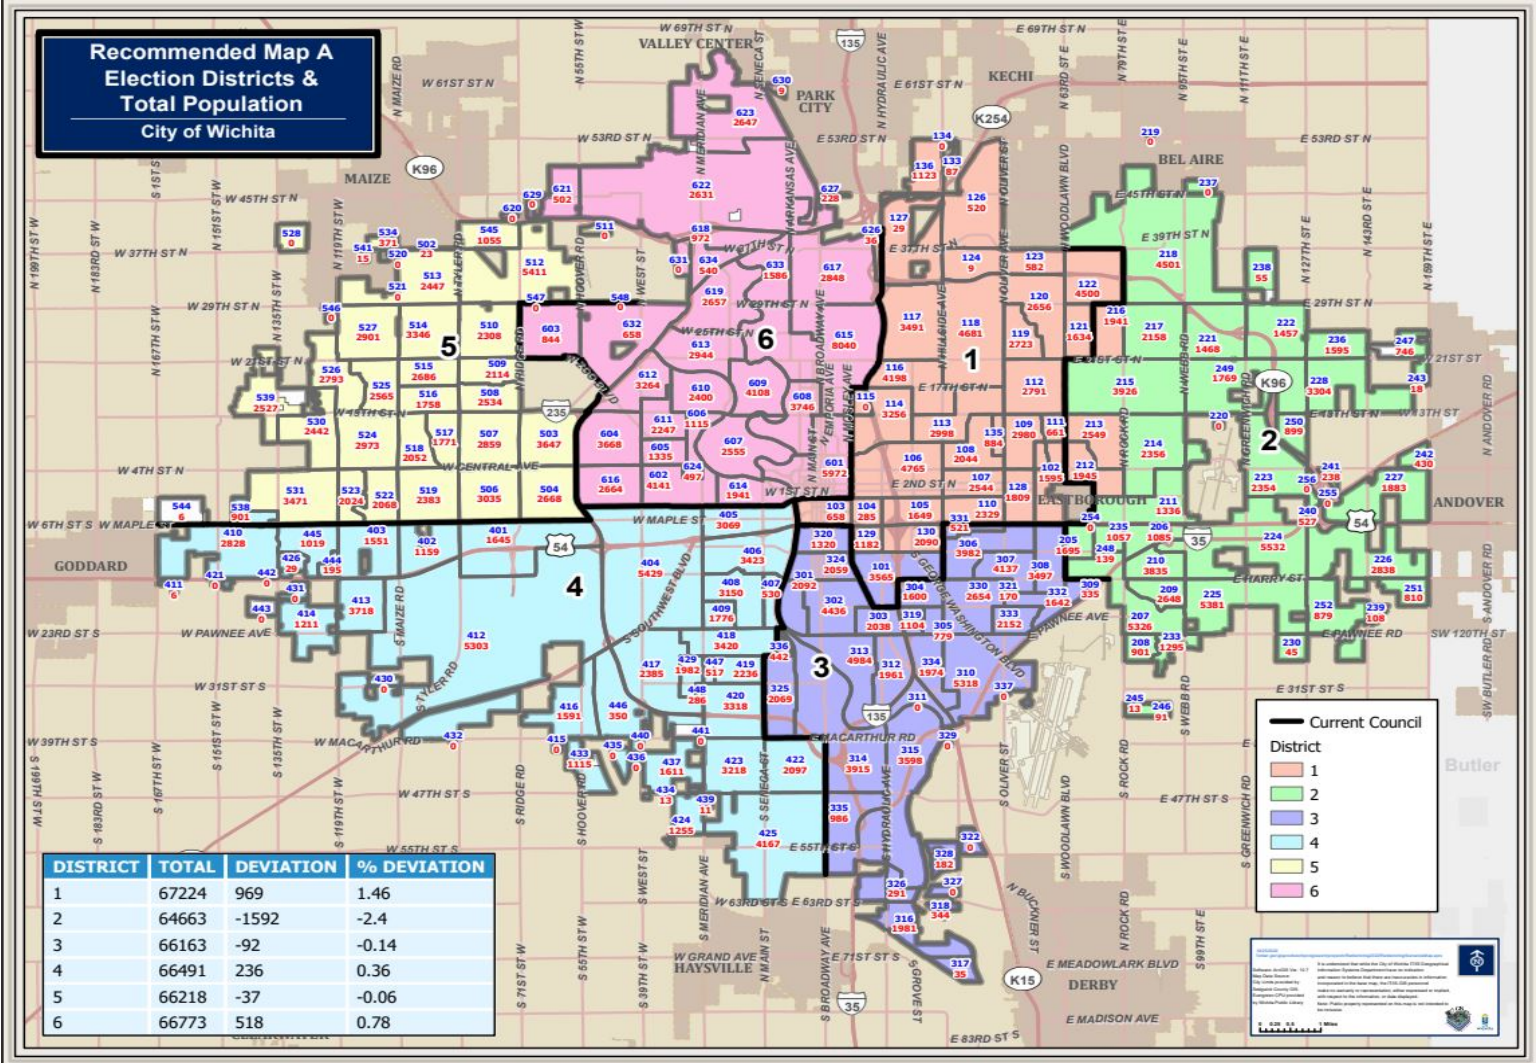

City of Wichita Redistricting: Recommended Map A Summary

Map Proposed by Joseph Dozier

Election Districts:

- 101 PRECINCT(S) MOVED FROM DISTRICT 1 TO DISTRICT 3
- 212, 213, 216 PRECINCT(S) MOVED FROM DISTRICT 2 TO DISTRICT 1
- 538 PRECINCT(S) MOVED FROM DISTRICT 5 TO DISTRICT 4
- 626 PRECINCT(S) MOVED FROM DISTRICT 6 TO DISTRICT 1

Neighborhood Associations:

- LINWOOD MOVED FROM DISTRICT 1 TO DISTRICT 3
- SCHWEITER EAST MOVED FROM DISTRICTS 1 & 3 TO DISTRICT 3
- SCHWEITER MOVED FROM DISTRICT 1 TO DISTRICT 3

Homeowners Associations:

- ABBEY MOVED FROM DISTRICT 2 TO DISTRICT 1
- APPLEWOOD GARDEN HOMES MOVED FROM DISTRICT 2 TO DISTRICT 1
- CHAUMONT MOVED FROM DISTRICT 2 TO DISTRICT 1
- FAIRFIELD ESTATES (POLO CLUB) MOVED FROM DISTRICT 2 TO DISTRICT 1