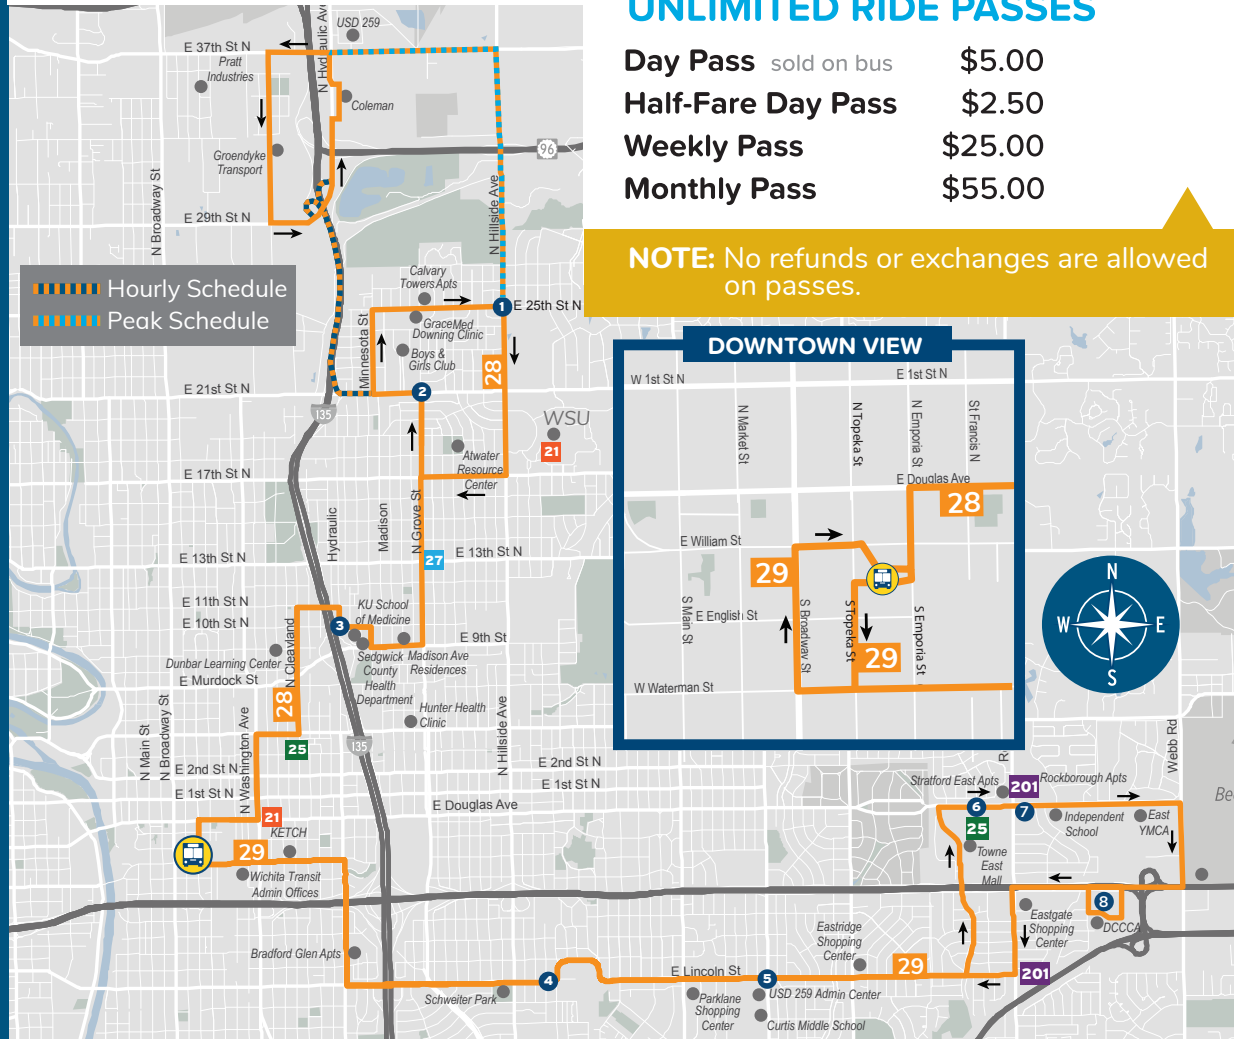

Passes can be purchased at:

All Wichita Dillons Stores
Downtown Transit Center (214 S. Topeka)
Wichita City Hall Express Office
WSU Rhatigan Student Center

CASH FARES

Adult \$1.75
Youth \$1.50
6-18 years of age with proper ID

UNLIMITED RIDE PASSES

Day Pass sold on bus \$5.00
Half-Fare Day Pass \$2.50
Weekly Pass \$25.00
Monthly Pass \$55.00

NOTE: No refunds or exchanges are allowed on passes.

ROUTES **28 / 29**
N. 25th St. / WSU / N. Grove / KU Med
E. Lincoln / Towne East Mall

Effective 12/23/2023

CONNECTING ROUTES SERVING

- Coleman
- North Industrial Park
- Grace Med Downing Family Clinic
- Wichita State University
- Atwater Resource Center
- KU Medical Center
- Dunbar Learning Center
- Wichita Transit Center
- Wichita Transit Admin Offices
- Parklane Shopping Center
- USD 259 Admin Center
- Curtis Middle School
- Eastgate Shopping Center
- Towne East Mall
- Towne East Learning Center
- The Independent School
- East YMCA
- Costco
- DCCCA