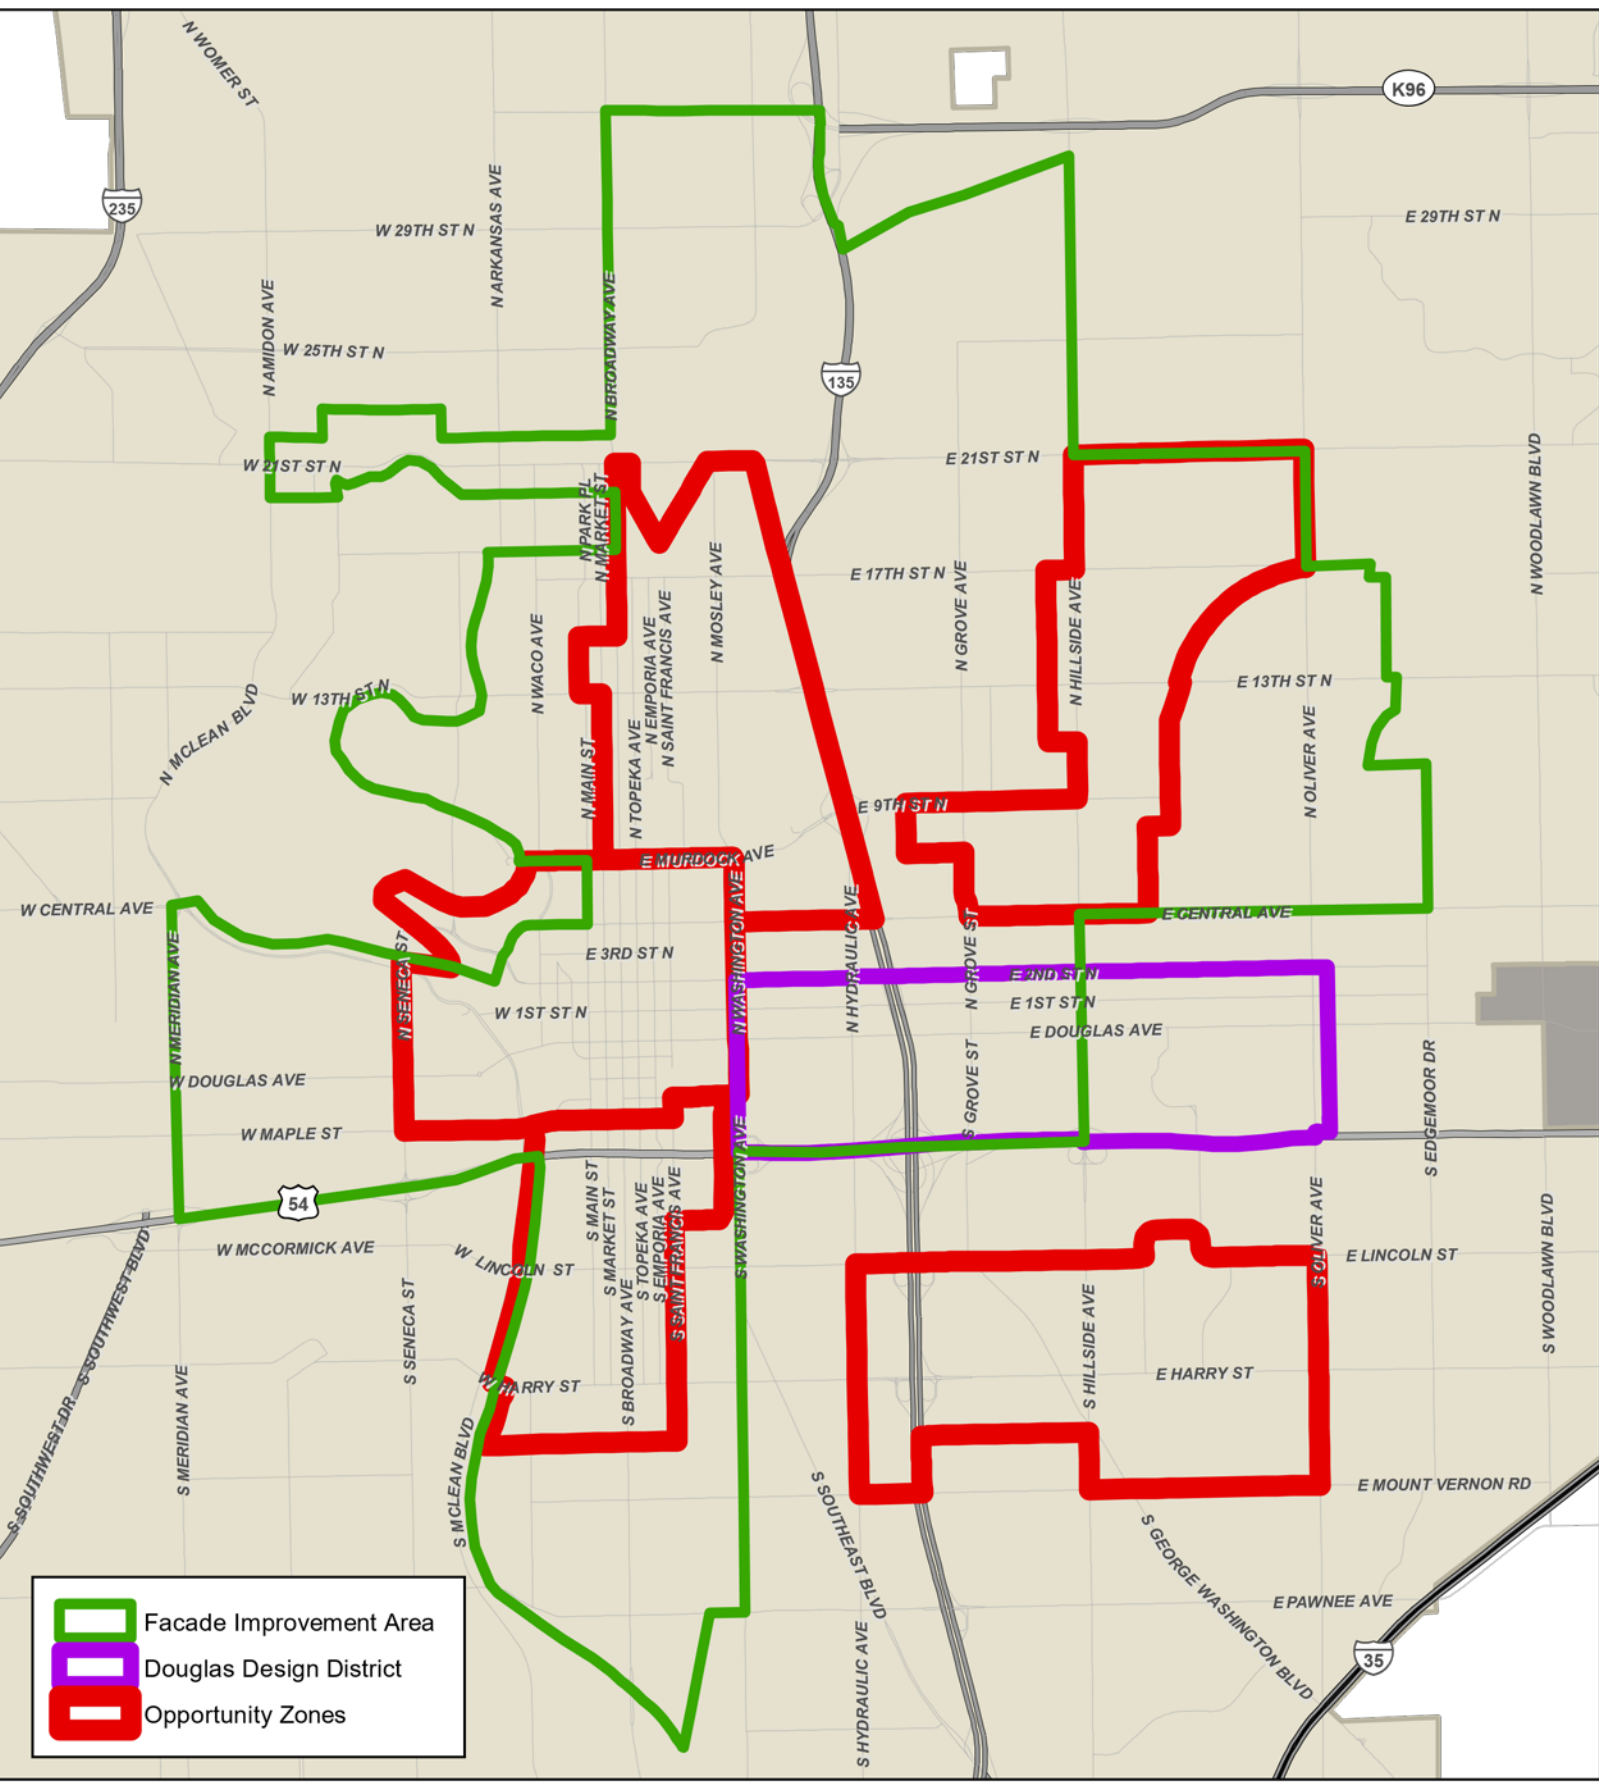

City of Wichita Facade Improvement Area

It is understood that while the City of Wichita Data Center Geographical Information Systems Department have no indication and reason to believe that there are inaccuracies in information incorporated in the base map, the Data Center-GIS personnel make no warranty or representation, either expressed or implied, with respect to the information, or data displayed. Note: Public property represented on this map is not intended to be inclusive.
 Monday, September 21, 2020 11:45:29 AM
X:\giswork\projwork\CMO\RedevelopmentAreas\FacadeImprovementAreaforCouncil_Portrait.mxd