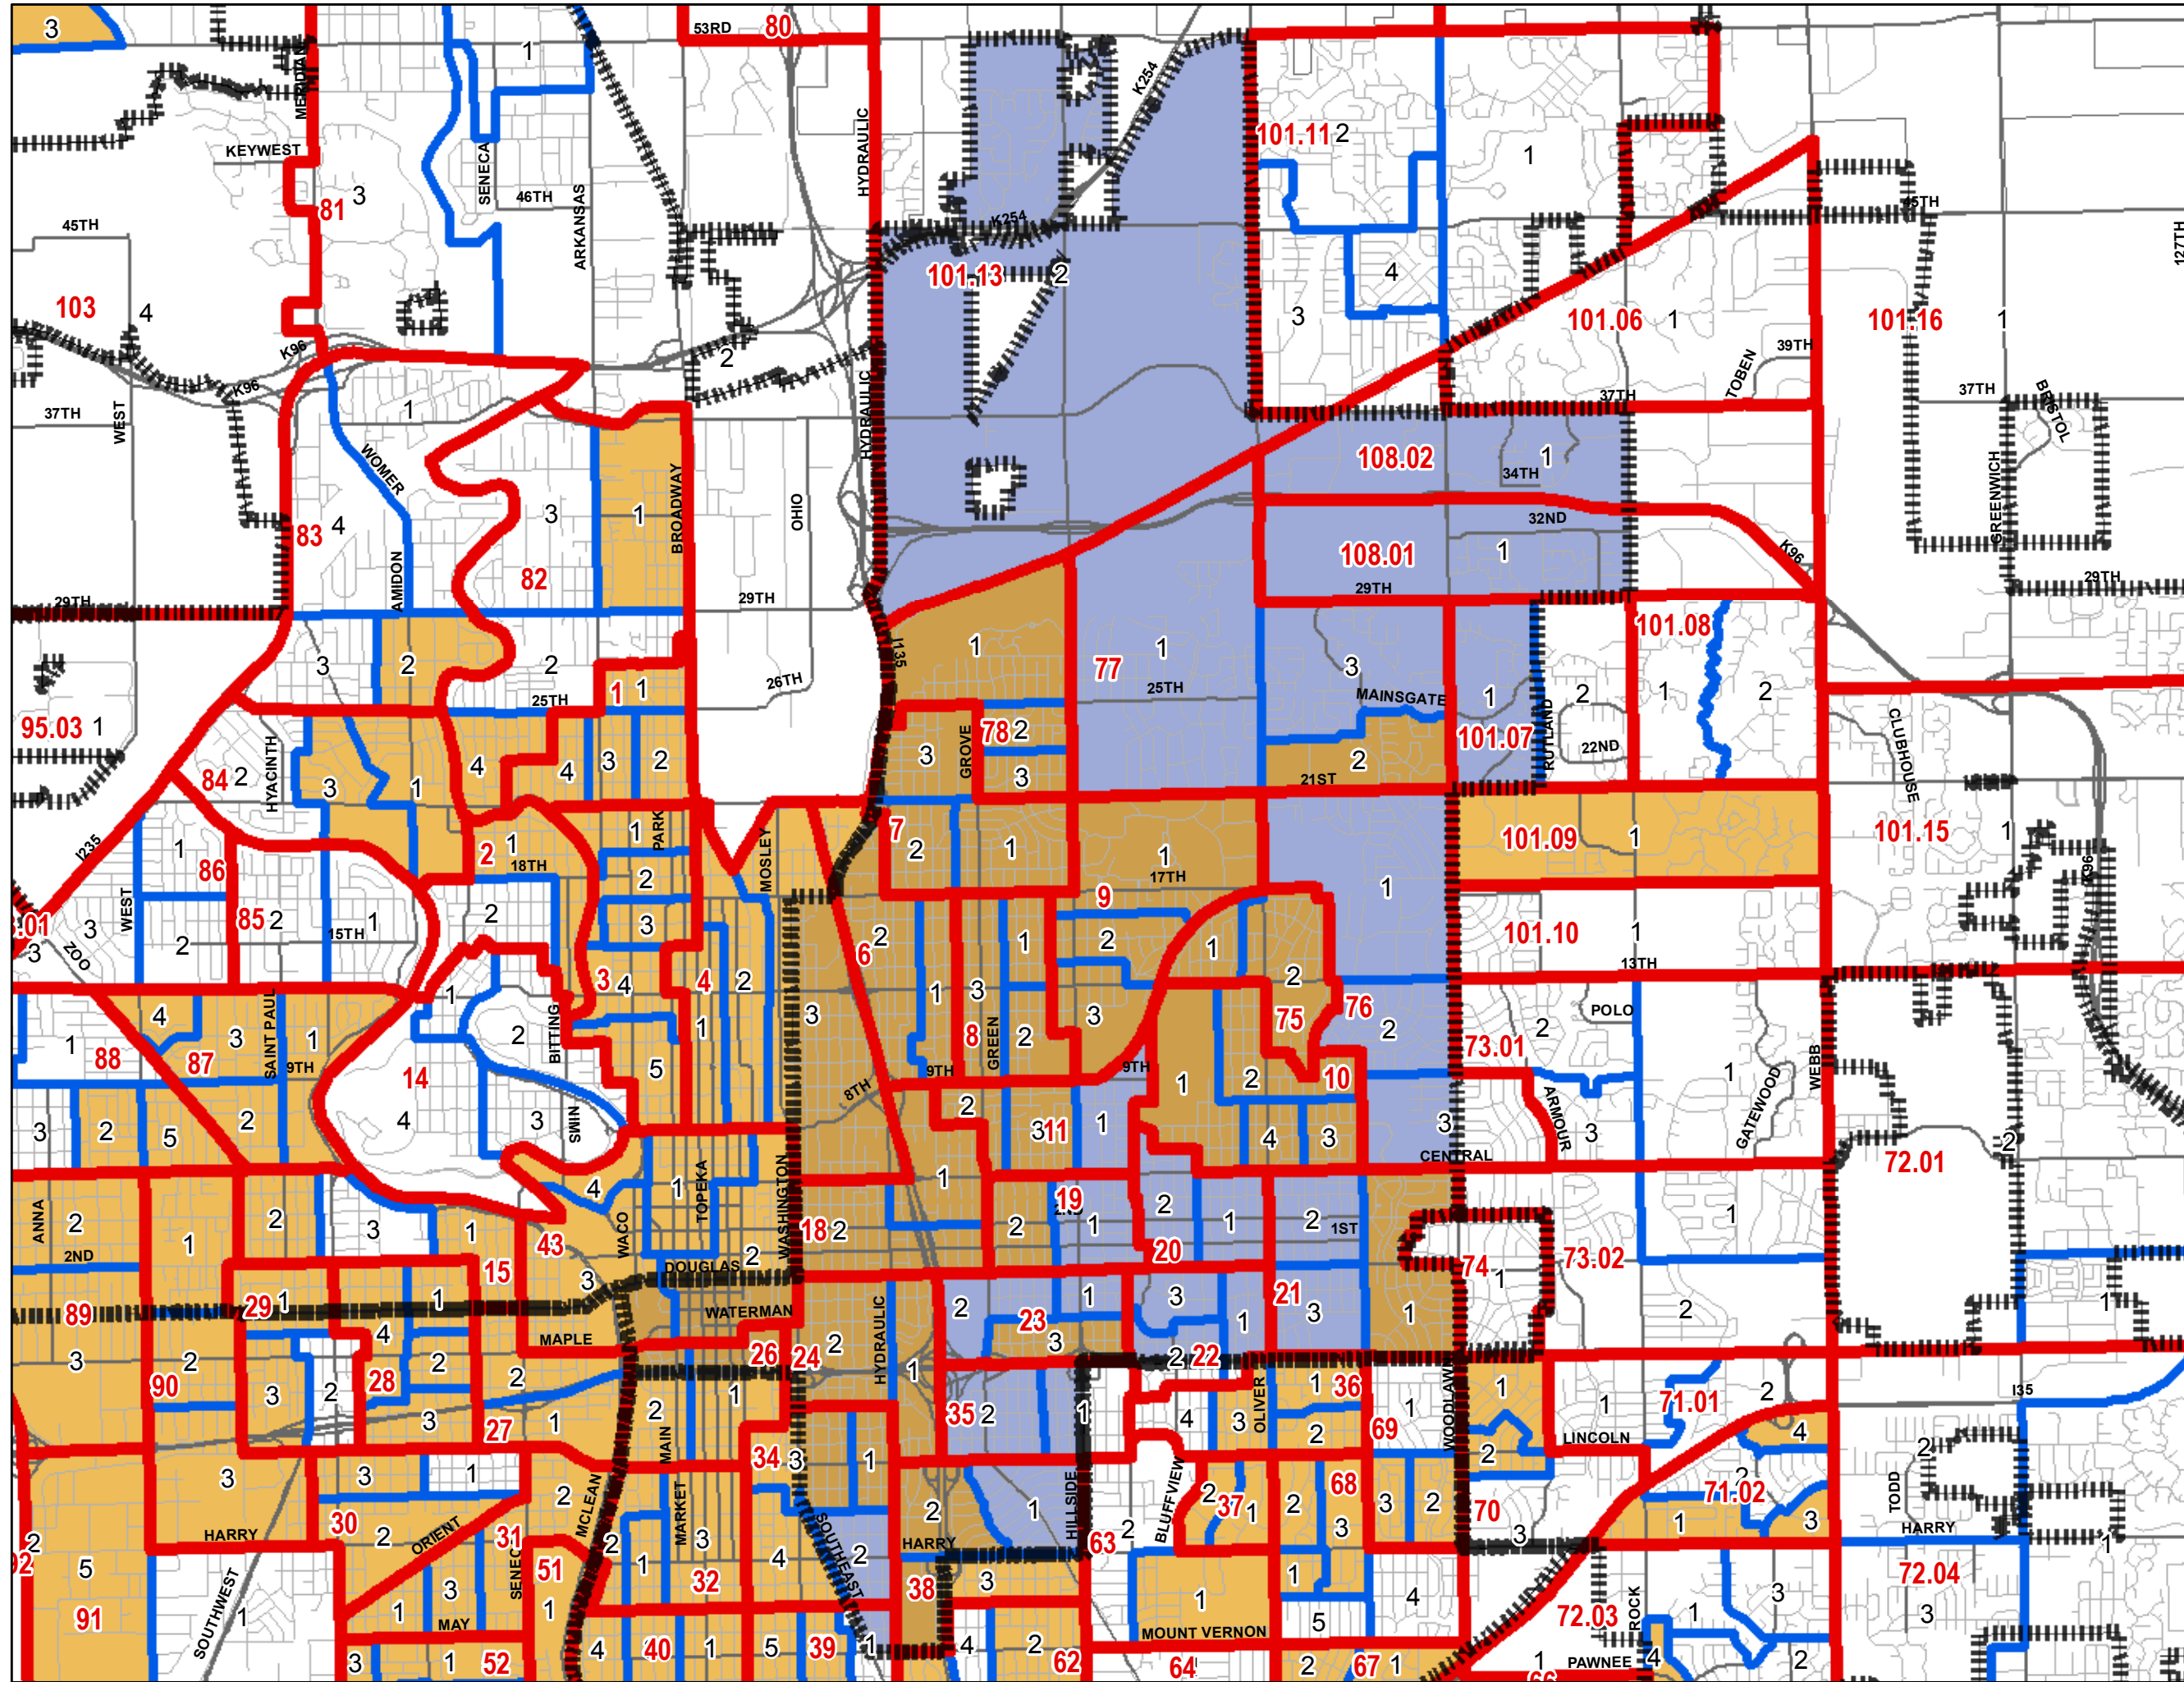

Qualifying Low-Mod Block groups In Council District 1

Legend

- Census Tracts
- Block Groups

Low-Mod % by Block Group

- 0 to 50 Percent
- Greater than 50 Percent