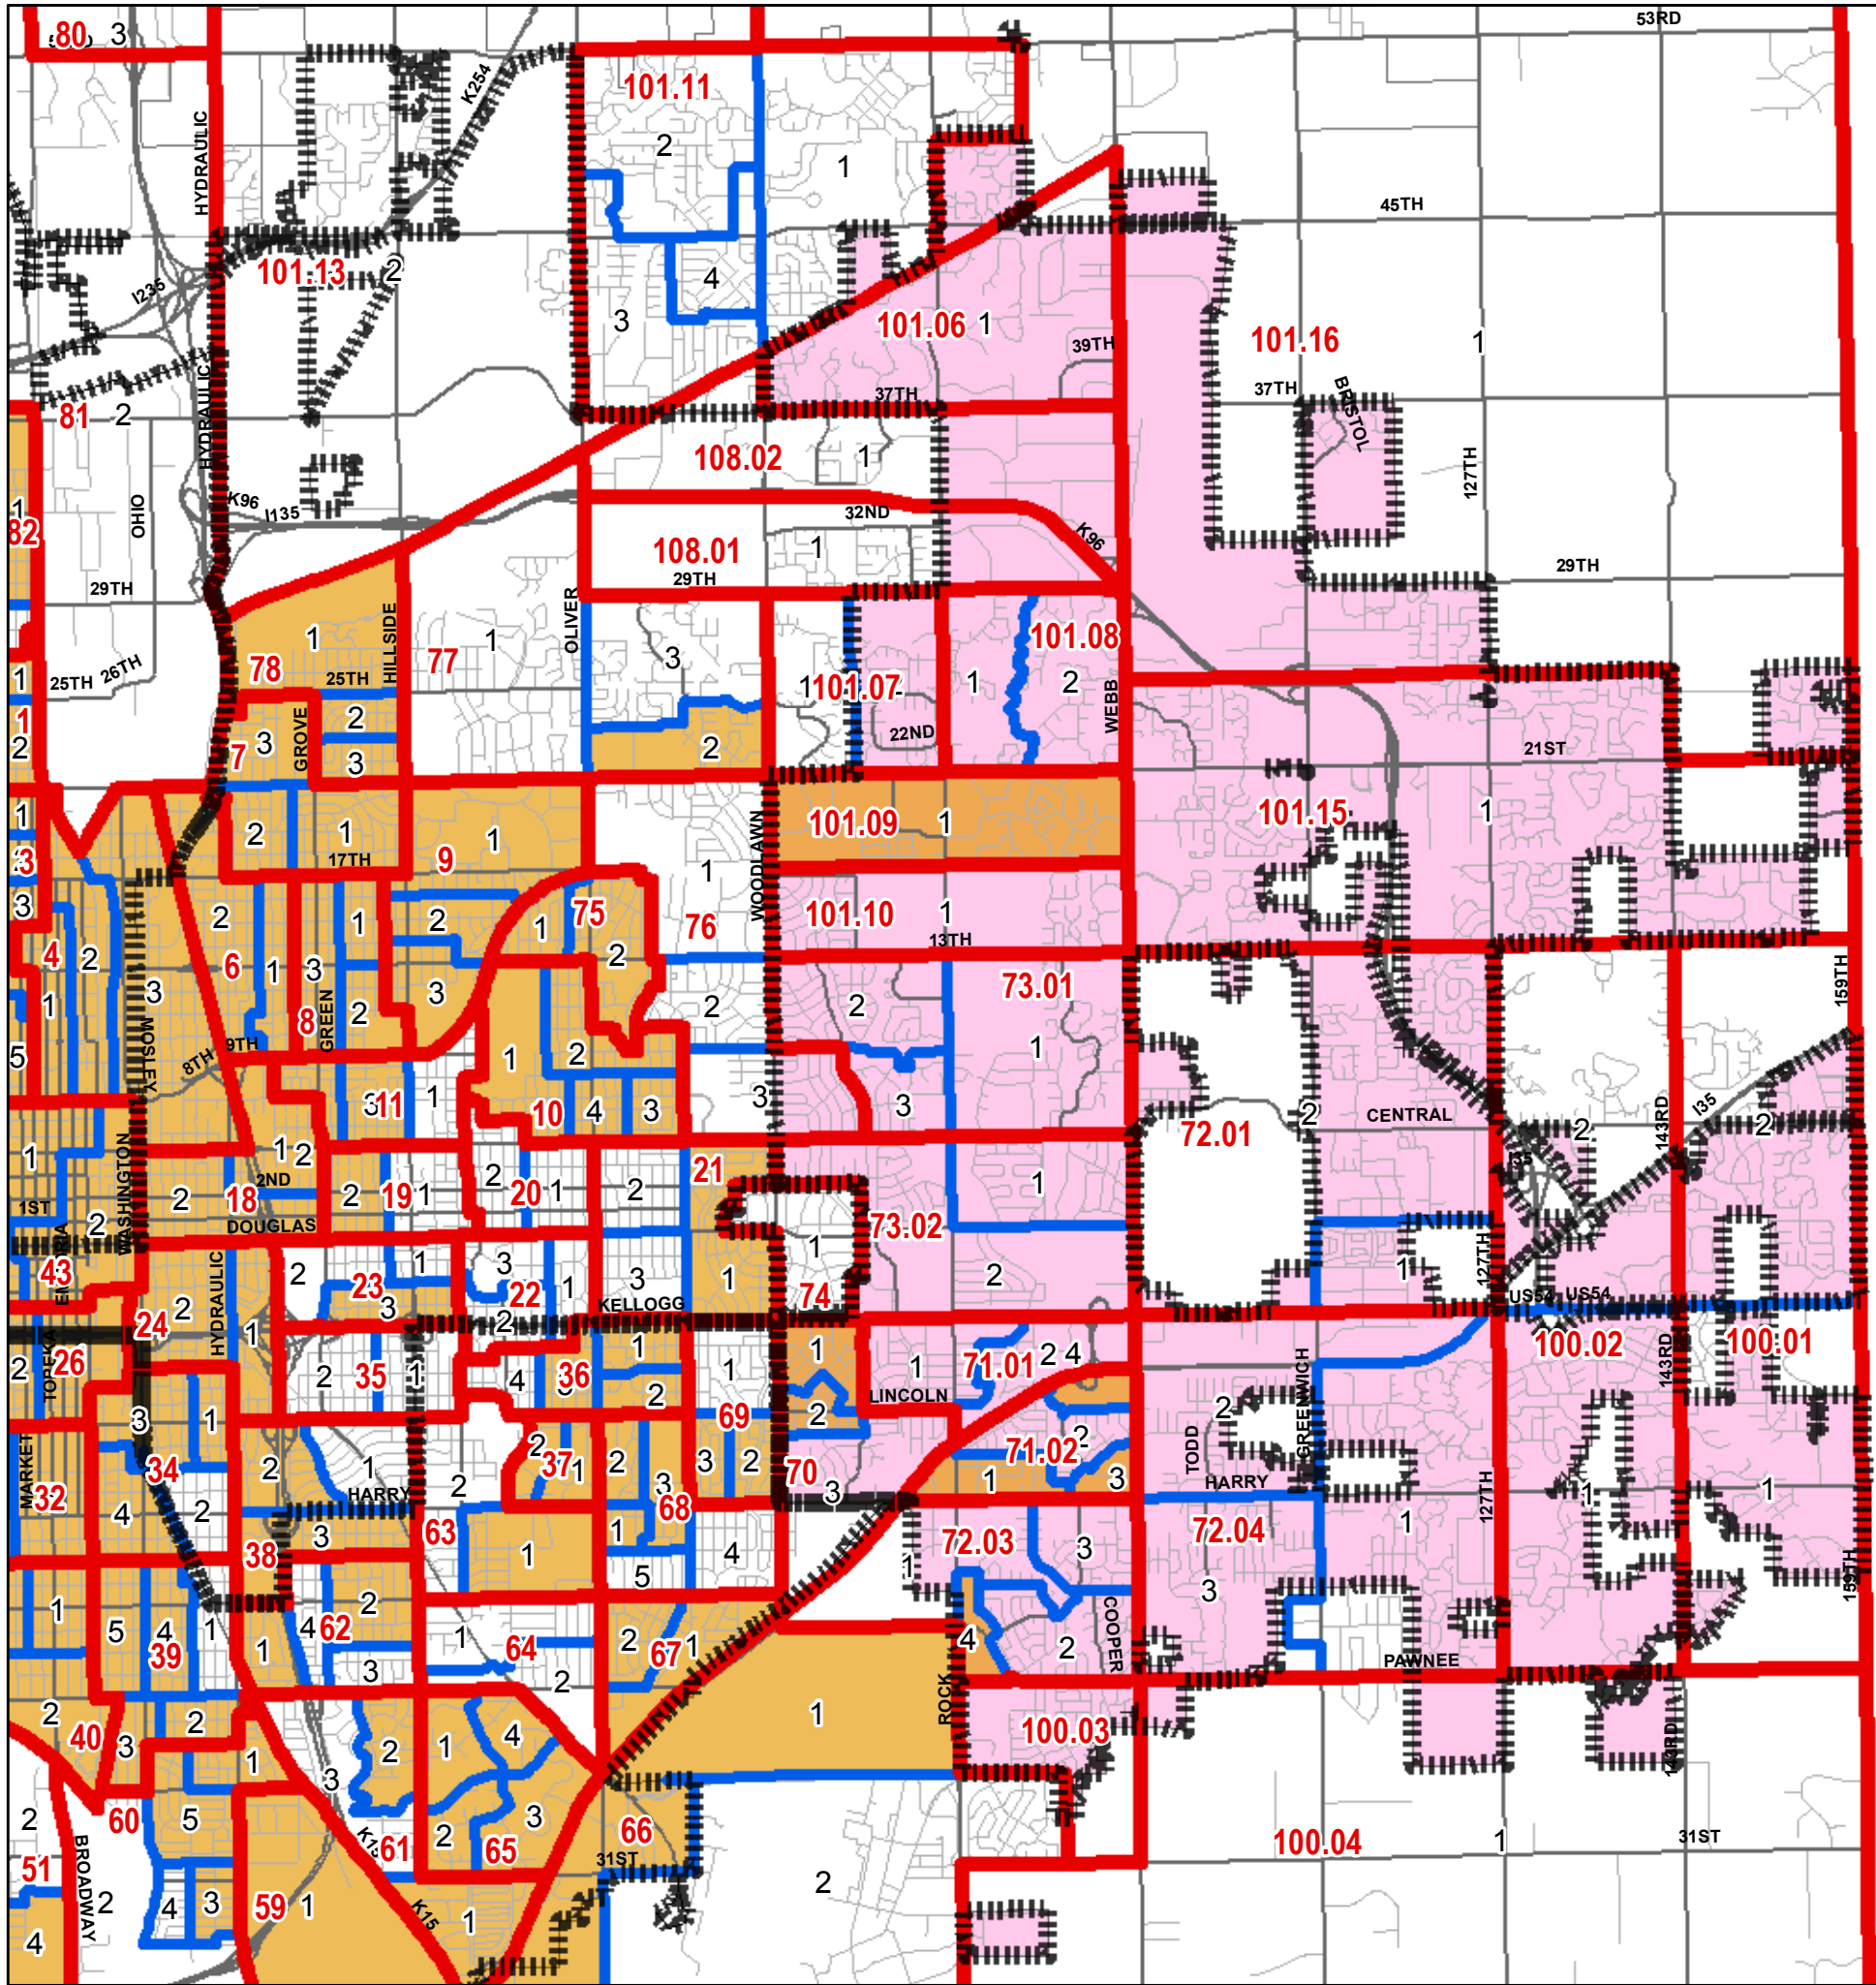

# Qualifying Low-Mod Block groups In Council District 2

**Legend**

- Census Tracts (Red outline)
- Block Groups (Blue outline)
- Low-Mod % by Block Group**
  - 0 to 50 Percent (White)
  - Greater than 50 Percent (Yellow)