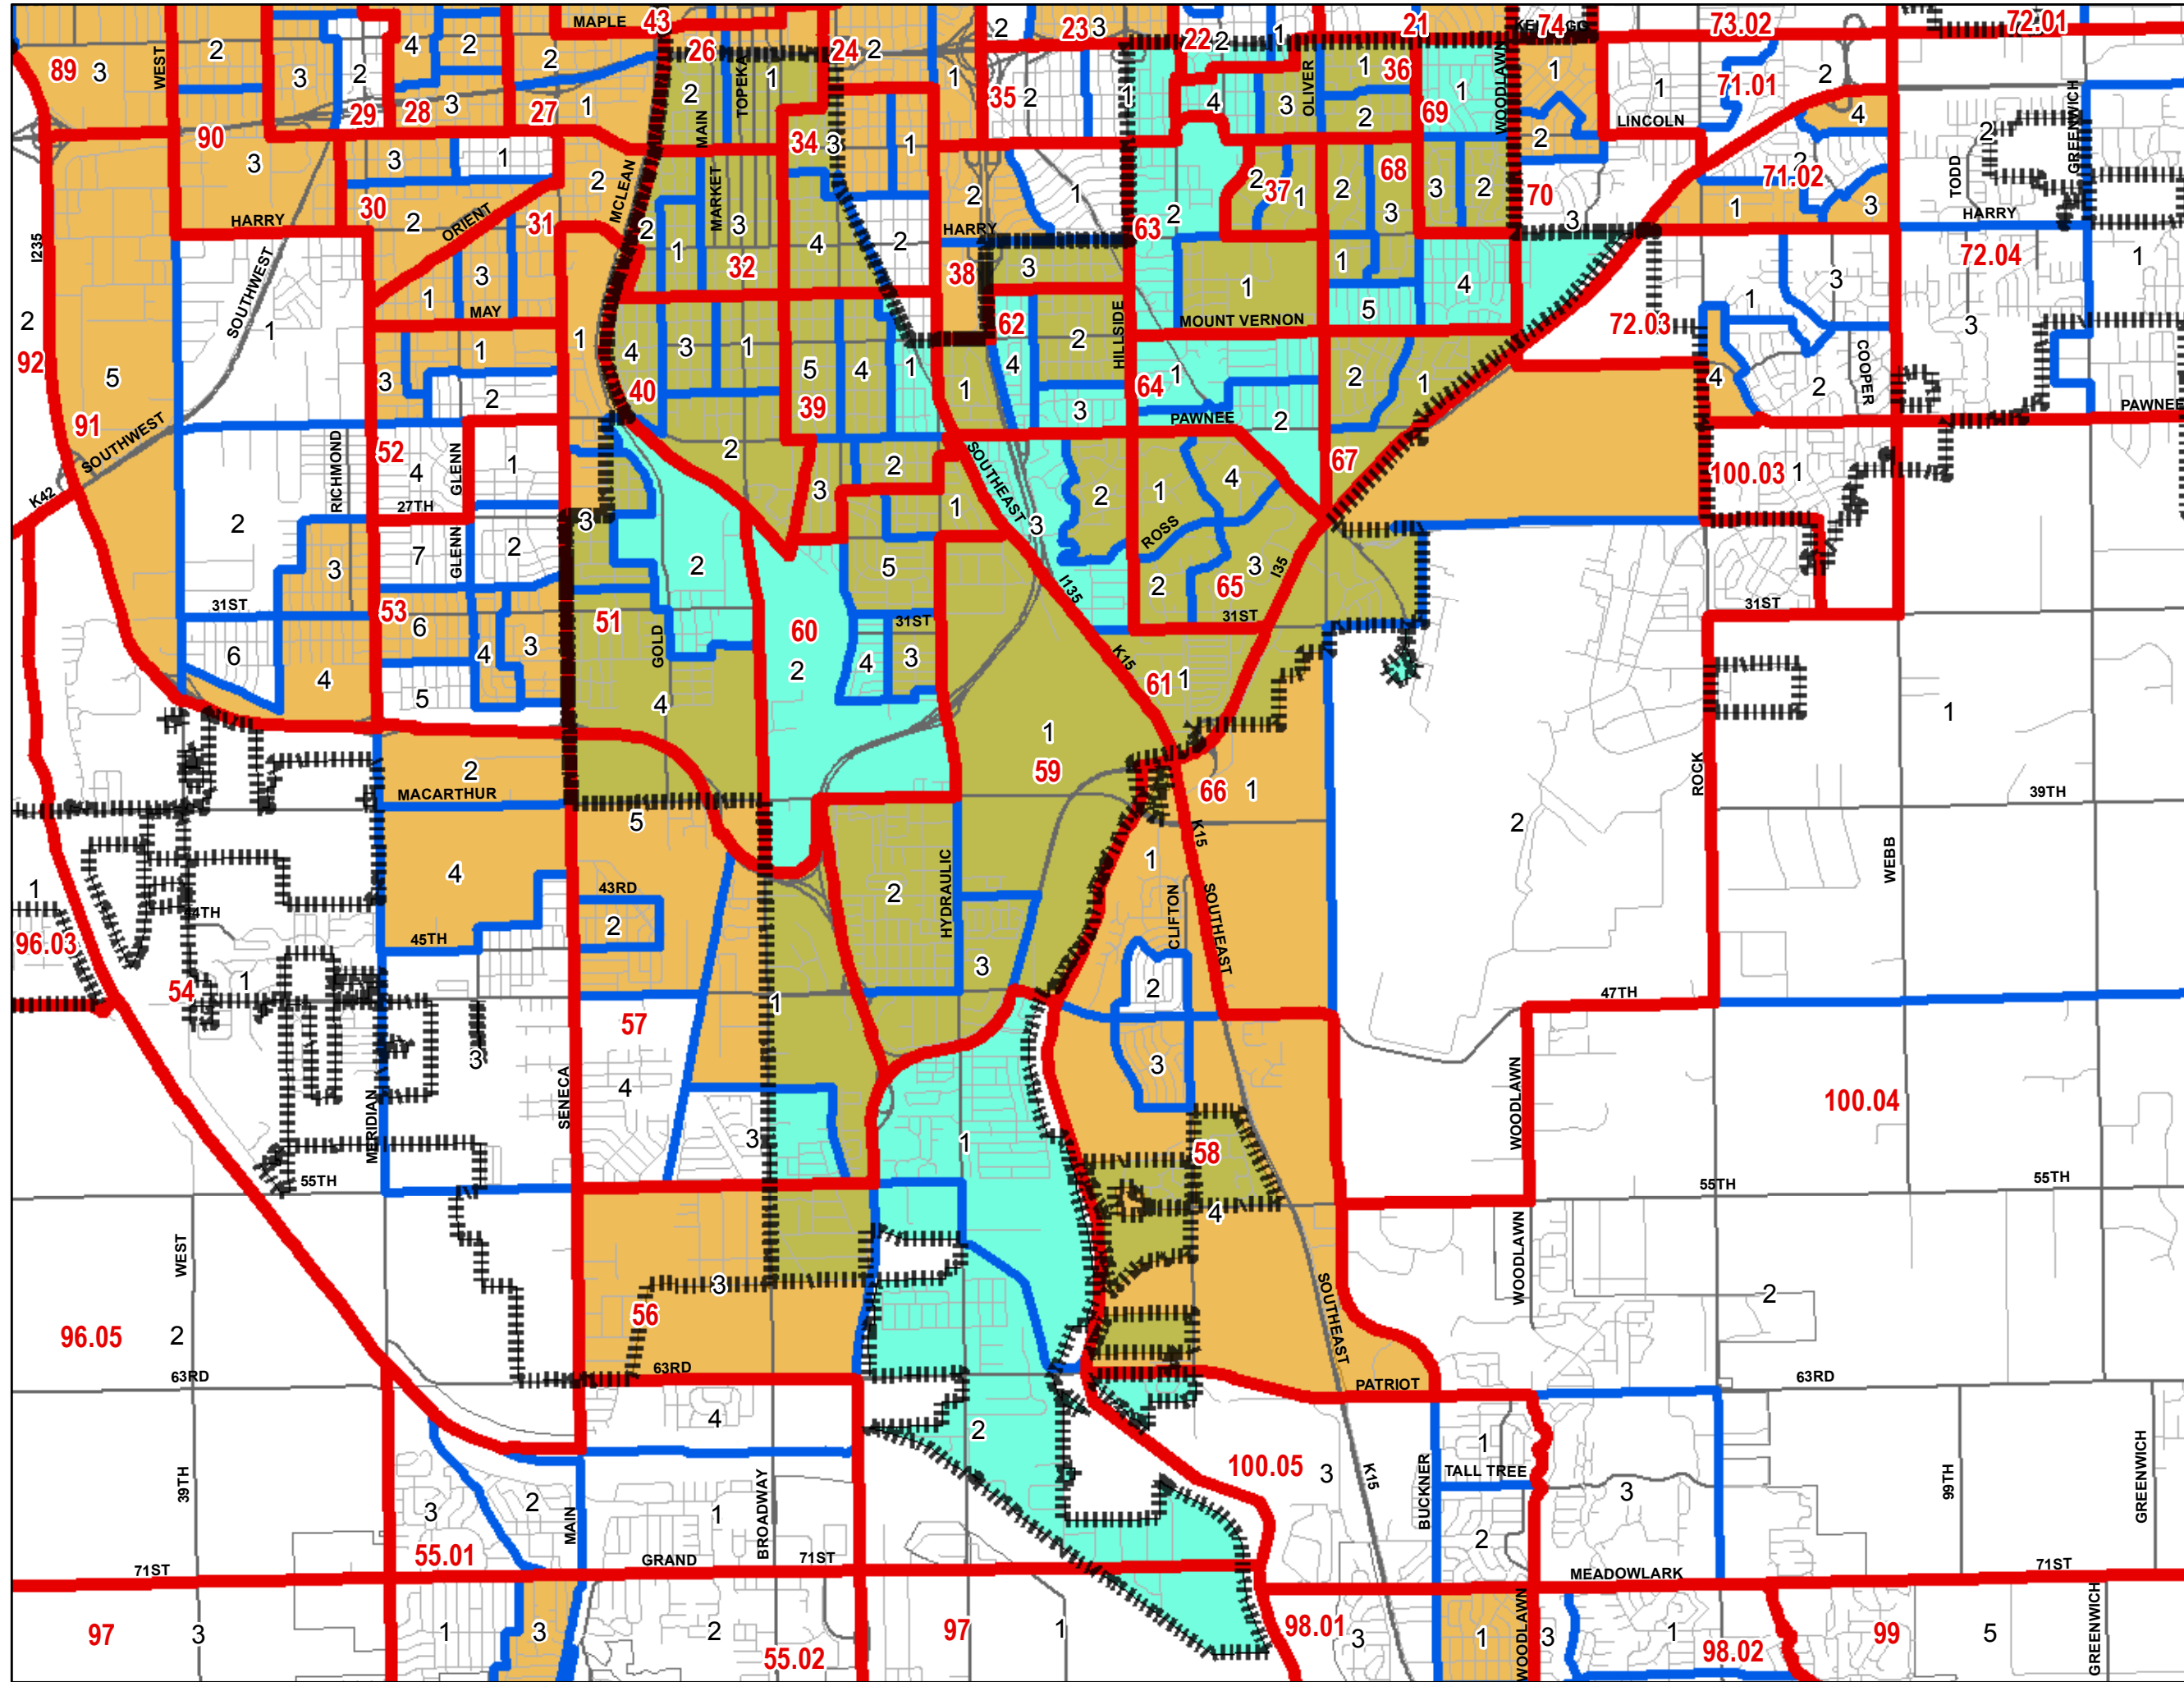

# Qualifying Low-Mod Block groups In Council District 3

**Legend**

- Census Tracts
- Block Groups

**Low-Mod % by Block Group**

- 0 to 50 Percent
- Greater than 50 Percent